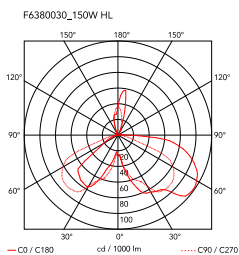

Mounting	Table
Environment	Indoor
Weight	7.9 Kg
Light sources available	1 x RF29186 LED 10W E27 3000K A70 [e] 965lm Dimmable 1 x RF28782 LED 10W E27 2700K A70 [e] 965lm Dimmable
Emergency	Without
Switching	ON-OFF dimmer with sensor located on marble base
Dimmer	Included
Voltage	220-240V
Power	MAX 150W
Battery	No
Supply included	No
Materials	Marble, Metal
Colors	● F6380039 - Green ● F6380030 - Black