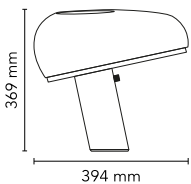

Snoopy

by Achille & Pier Giacomo Castiglioni , 1967

Table lamp giving direct light with enamelled metal reflector and white Carrara's marble base. It was designed by Achille e Pier Giacomo Castiglioni in 1967.

Mounting	Table
Environment	Indoor
Weight	7.9 Kg
Light sources available	1 x RF29186 LED 10W E27 3000K A70 [e] 965lm Dimmable 1 x RF28782 LED 10W E27 2700K A70 [e] 965lm Dimmable
Emergency	Without
Switching	ON-OFF dimmer with sensor located on marble base
Dimmer	Included
Voltage	220-240V
Power	MAX 150W
Battery	No
Supply included	No
Materials	Marble, Metal
Colors	● F6380039 - Green ● F6380030 - Black