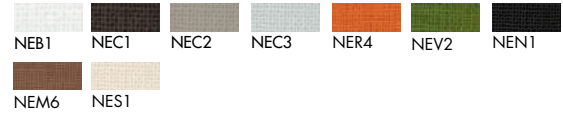

Frosted glass

Materia

Ceramic CE1

Ceramic CE2

Net glass

Wood

Hpl

Structure finishes

Anodized aluminium

OA

Lacquered aluminium

GB

GN

GT

GC

BR

Legs finishes

Polish. chr. aluminium

LC

Lacquered aluminium

GB

GN

GT

GC