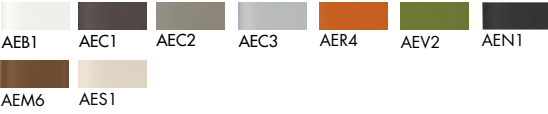

Frosted glass

Materia

Ceramic CE1

Ceramic CE2

Net glass

Wood

Hpl

Structure finishes

Anodized aluminium

OA

Lacquered aluminium

GB

GN

GT

GC

BR