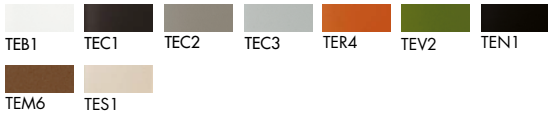

office

140x90x74h 160x90x74h 180x90x74h		
	14	70
	38	
		90

outdoor

100x100x74h 160x90x74h 180x90x74h 200x100x74h 240x120x74h		
		
60x45x46h 160x45x46h 180x45x46h 200x45x46h		
		

Top finishes

Lacquered glass

Frosted glass

Materia

Ceramic CE1

Ceramic CE2

Net glass

Wood

Hpl

Structure finishes

Anodized aluminium

OA

Lacquered aluminium

GB

GN

GT

GC

BR