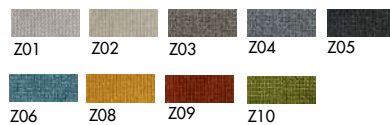

P9015BDB

Seat finishes

Leather

Fake leather

Nabuk

Kvadrat Hallingdal 65

Step-step melange Gabriel

Velluto/Velvet

Structure finishes

Anodized aluminium

Lacquered aluminium

Legs finishes

Polish. chr. aluminium

Lacquered aluminium

Elements

Structure