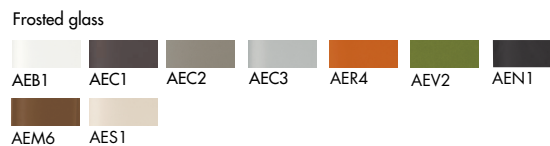

P9015BDB

Seat finishes

Leather

Fake leather

Nabuk

Kvadrat Hallingdal 65

Step-step melange Gabriel

Velluto/Velvet

Structure finishes

Anodized aluminium

Lacquered aluminium

Legs finishes

Polish. chr. aluminium

Lacquered aluminium

Elements

Structure

Structure finishes

Leg set

Legs finishes

Coffee table

Finiture top / Top finishes

P9000/ELA1

High armrest

P9000/ELB1