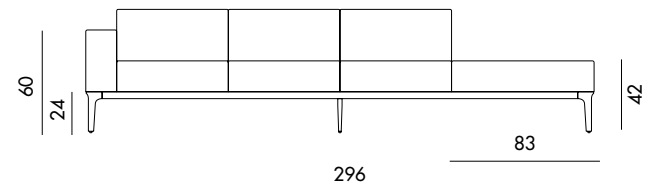

Models & Dimensions

P9014A

P9014B

P9014AE

P9014BE

P9014EA

P9014EB

Modular and customizable Sofa with die-cast aluminium legs, polished chrome finish or lacquered, various finishes. Aluminium structure profile, anodized or lacquered, various finishes. Seat and armrests padded and covered various materials and finishes.