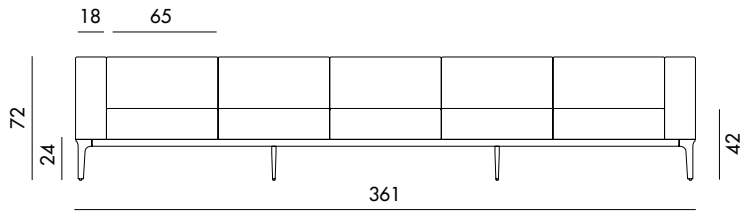

Models & Dimensions

P9014A

P9014B

P9014AE

P9014BE

P9014EA

P9014EB

Modular and customizable Sofa with die-cast aluminium legs, polished chrome finish or lacquered, various finishes. Aluminium structure profile, anodized or lacquered, various finishes. Seat and armrests padded and covered various materials and finishes.

Models & Dimensions

P9015A

P9015B

P9015AE

P9015BE

P9015EA

P9015EB

P9015ADA