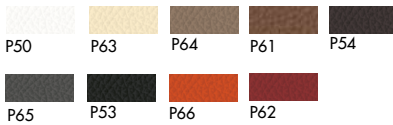

Seat finishes

Leather