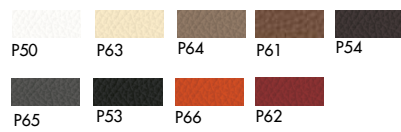

Models & Dimensions

P9014A

P9014B

P9014AE

P9014BE

P9014EA

P9014EB

Modular and customizable Sofa with die-cast aluminium legs, polished chrome finish or lacquered, various finishes. Aluminium structure profile, anodized or lacquered, various finishes. Seat and armrests padded and covered various materials and finishes.

Models & Dimensions

P9015A

P9015B

P9015AE

P9015BE

P9015EA

P9015EB

P9015ADA

P9015BDB

Seat finishes

Leather

Fake leather

Nabuk

Kvadrat Hallingdal 65

Step-step melange Gabriel

Velluto/Velvet