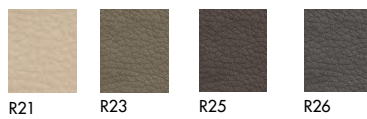

P9015BDB

Seat finishes

Leather

Fake leather

Nabuk

Kvadrat Hallingdal 65

Step-step melange Gabriel

Velluto/Velvet

Structure finishes

Anodized aluminium

Lacquered aluminium

Legs finishes

Polish. chr. aluminium

Lacquered aluminium

Elements

Structure