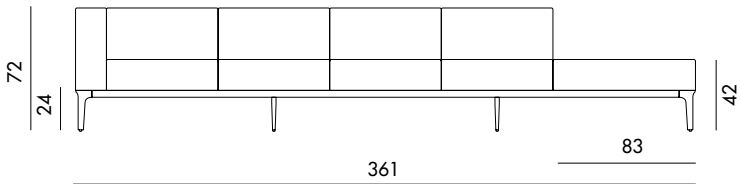

Modular and customizable Sofa with die-cast aluminium legs, polished chrome finish or lacquered, various finishes. Aluminium structure profile, anodized or lacquered, various finishes. Seat and armrests padded and covered various materials and finishes.

Models & Dimensions

P9015AE