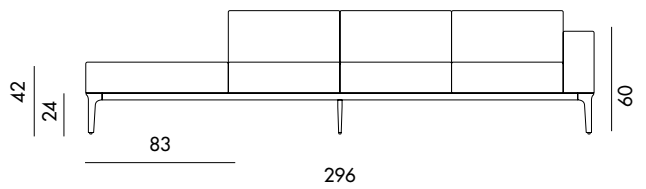

Models & Dimensions

P9014A

P9014B

P9014AE

P9014BE

P9014EA

P9014EB

Modular and customizable Sofa with die-cast aluminium legs, polished chrome finish or lacquered, various finishes. Aluminium structure profile, anodized or lacquered, various finishes. Seat and armrests padded and covered various materials and finishes.

Models & Dimensions

P9015A

P9015B

P9015AE

P9015BE

P9015EA

P9015EB

P9015ADA