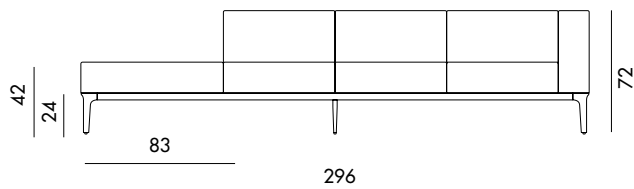

Models & Dimensions

P9014A

P9014B

P9014AE

P9014BE

P9014EA

P9014EB

Modular and customizable Sofa with die-cast aluminium legs, polished chrome finish or lacquered, various finishes. Aluminium structure profile, anodized or lacquered, various finishes. Seat and armrests padded and covered various materials and finishes.