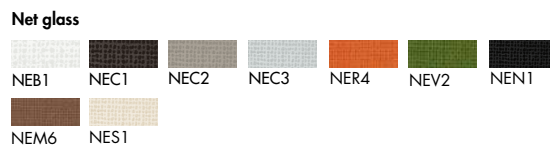

P9015BDB

Seat finishes

Leather

Fake leather

Nabuk

Kvadrat Hallingdal 65

Step-step melange Gabriel

Velluto/Velvet

Structure finishes

Anodized aluminium

Lacquered aluminium

Legs finishes

Polish. chr. aluminium

Lacquered aluminium

Elements

Structure

Structure finishes

Leg set

Legs finishes

Coffee table

Finiture top / Top finishes

P9000/ELA1

High armrest

P9000/ELB1