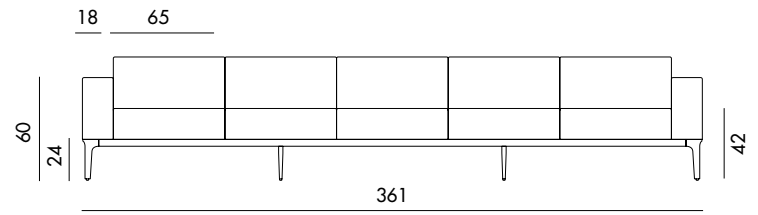

Models & Dimensions

P9014A

P9014B

P9014AE

P9014BE

P9014EA

P9014EB

Modular and customizable Sofa with die-cast aluminium legs, polished chrome finish or lacquered, various finishes. Aluminium structure profile, anodized or lacquered, various finishes. Seat and armrests padded and covered various materials and finishes.

Models & Dimensions

P9015A

P9015B

P9015AE

P9015BE

P9015EA

P9015EB

P9015ADA