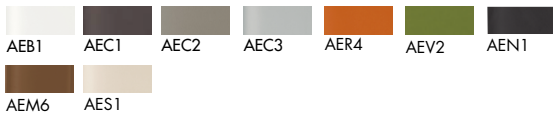

Slim

Coffee table with aluminium legs and structure, various finishes. Top available in different measures, shapes, materials and finishes.

Models & Dimensions

80x80x24h	120x80x24h			24
100x100x24h	140x90x24h			
120x120x24h	90x45x24h			
140x140x24h	120x45x24h			
100x60x24h	160x45x24h			
120x60x24h	200x45x24h			
160x60x24h				
180x60x24h				

80x80x37h	120x80x37h			37
100x100x37h	140x90x37h			
120x120x37h	90x45x37h			
140x140x37h	120x45x37h			
100x60x37h	160x45x37h			
120x60x37h	200x45x37h			
160x60x37h				
180x60x37h				

80x80x46h	120x80x46h			46
100x100x46h	140x90x46h			
120x120x46h	90x45x46h			
140x140x46h	120x45x46h			
100x60x46h	160x45x46h			
120x60x46h	200x45x46h			
160x60x46h				
180x60x46h				

Top finishes

Lacquered glass

Frosted glass

Materia

Ceramic CE1

Ceramic CE2

Net glass

Wood

Hpl

Structure finishes

Anodized aluminium

Lacquered aluminium

Legs finishes

Polish. chr. aluminium

Lacquered aluminium

Edges