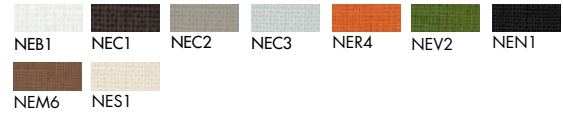

Top finishes

Lacquered glass

Frosted glass

Materia

Ceramic CE1

Ceramic CE2

Net glass

Wood

Hpl

Structure finishes

Anodized aluminium

Lacquered aluminium

Legs finishes

Polish. chr. aluminium

Lacquered aluminium

Edges