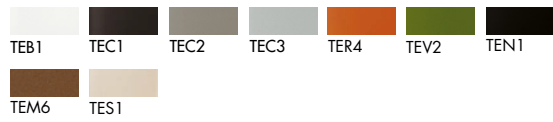

Slim

Coffee table with aluminium legs and structure, various finishes. Top available in different measures, shapes, materials and finishes.

Models & Dimensions

80x80x24h	120x80x24h			24
100x100x24h	140x90x24h			
120x120x24h	90x45x24h			
140x140x24h	120x45x24h			
100x60x24h	160x45x24h			
120x60x24h	200x45x24h			
160x60x24h				
180x60x24h				

Top finishes

Lacquered glass

Frosted glass

Materia

Ceramic CE1

Ceramic CE2

Net glass

Wood