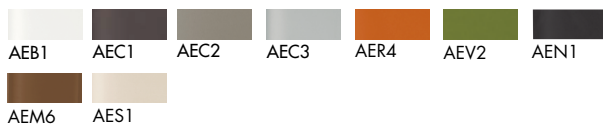

Gallery

Coffee table with aluminium legs and structure, various finishes. Top available in different measures, shapes, materials and finishes.

Models & Dimensions

| | | | | |
|-------------|------------|---|---|----|
| 80x80x24h | 120x80x24h |  |  | 24 |
| 100x100x24h | 140x90x24h | | | |
| 120x120x24h | 90x45x24h |  | | |
| 140x140x24h | 120x45x24h | | | |
| 100x60x24h | 160x45x24h | | | |
| 120x60x24h | 200x45x24h | | | |
| 160x60x24h | | | | |
| 180x60x24h | | | | |

| | | | | |
|-------------|------------|---|--|----|
| 80x80x37h | 120x80x37h |  |  | 37 |
| 100x100x37h | 140x90x37h | | | |
| 120x120x37h | 90x45x37h |  | | |
| 140x140x37h | 120x45x37h | | | |
| 100x60x37h | 160x45x37h | | | |
| 120x60x37h | 200x45x37h | | | |
| 160x60x37h | | | | |
| 180x60x37h | | | | |

Top finishes

Lacquered glass

Frosted glass

Materia

Ceramic CE1

Ceramic CE2

Net glass

Wood