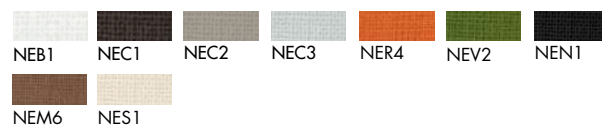

Top finishes

Lacquered glass

Frosted glass

Materia

Ceramic CE1

Ceramic CE2

Net glass

Wood

Hpl

Structure finishes

Anodized aluminium

Lacquered aluminium

Legs finishes

Polish. chr. aluminium

Lacquered aluminium

Edges