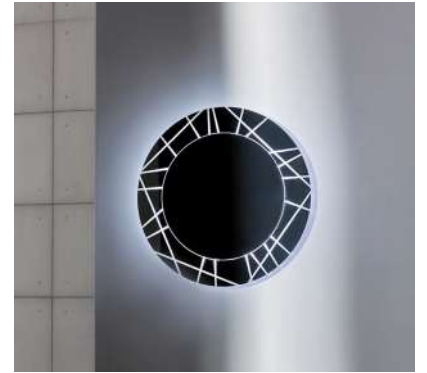

# Segment

Segment is a wall mirror with engraved segments of great visual impact. Available in various sizes in the square, rectangular or round shape, also with a led lighting on the back that catches the eye to the segment decoration.

# Segment

Mirror with engraved segments, various sizes.  
Available also with led lighting on the back.

## Models & Dimensions

- Ø 80
- Ø 100
- Ø 140

Led light 3000 K

- 80x80
- 90x65
- 120x65
- 160x65
- 200x85