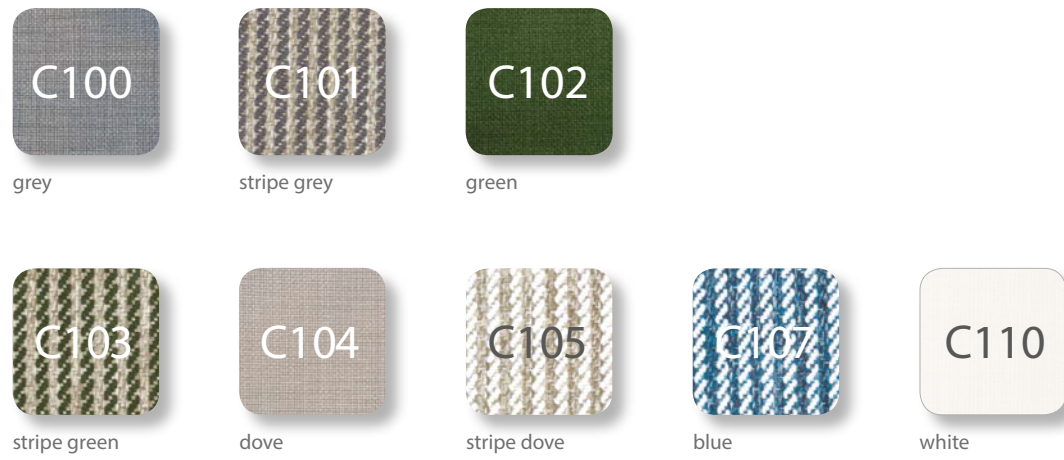

Saccollection

Plain single colour fabric

Bicoloured fabric

DOUBLE BEAN BAG / CODE: SCC2

Width 136 | Depth 116 | Height 71 | H. seat 38

BEAN BAG SINGLE COLOUR / CODE: SCC

Width 68 | Depth 116 | Height 71 | H. seat 38

BEAN BAG BICOLOUR / CODE: SCC

Width 68 | Depth 116 | Height 71 | H. seat 38

POUF SINGLE COLOUR / CODE: SCCPUF

Width 65 | Depth 65 | Height 38

POUF BICOLOUR / CODE: SCCPUF

Width 65 | Depth 65 | Height 38