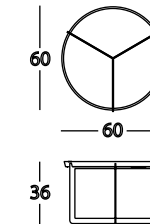

35 ORO

34 RAME

ROUND 1

Round coffee table
cm ø 40 x 46h

ROUND 2

Round coffee table
cm ø 60 x 36h

ROUND 3

Round coffee table
cm ø 80 x 23h

ROUND 5

Round coffee table
cm ø 95 x 31h

ROUND 4

Round coffee table
cm ø 120 x 20h