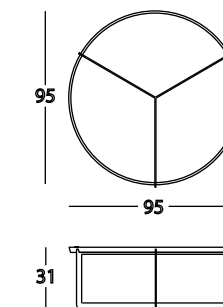

35 ORO

34 RAME

ROUND 1

Round coffee table
cm ø 40 x 46h

ROUND 2

Round coffee table
cm ø 60 x 36h

ROUND 3

Round coffee table
cm ø 80 x 23h

ROUND 5

Round coffee table
cm ø 95 x 31h

ROUND 4

Round coffee table
cm ø 120 x 20h