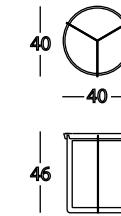

35 ORO

34 RAME

ROUND 1

Round coffee table
cm ø 40 x 46h

ROUND 2

Round coffee table
cm ø 60 x 36h

ROUND 3

Round coffee table
cm ø 80 x 23h

ROUND 5

Round coffee table
cm ø 95 x 31h

ROUND 4

Round coffee table
cm ø 120 x 20h