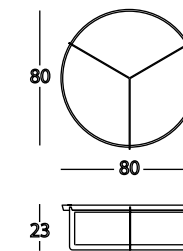

35 ORO

34 RAME

ROUND 1

Round coffee table
cm ø 40 x 46h

ROUND 2

Round coffee table
cm ø 60 x 36h

ROUND 3

Round coffee table
cm ø 80 x 23h

ROUND 5

Round coffee table
cm ø 95 x 31h

ROUND 4

Round coffee table
cm ø 120 x 20h