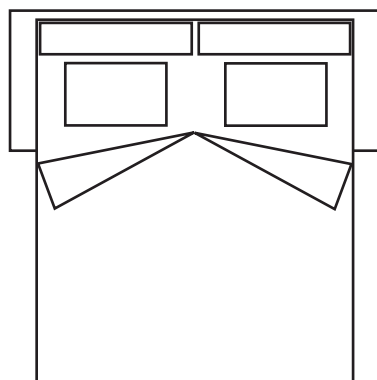

ROMEO collection

FULLY-REMOVABLE COVERS - SEATS MADE FROM POLYURETHANE FOAM AND DACRON
BACKREST CUSHIONS FILLED WITH HIGH-DENSITY RHOMBO-FILL.

ARMCHAIR
H 85 • P 98 • L 110 • HS 45 • PS 52
M3 0,91 - KG 48

MEDIUM-SIZED SOFA
H 85 • P 98 / 225 • L 182 • HS 45 • PS 52
M3 1,45 - KG 68
MATERASSO / MATRESS / MATRATZE CM 113 x 180 x 6,5

THREE-SEATER SOFA
H 85 • P 98 / 225 • L 205 • HS 45 • PS 52
M3 1,70 - KG 71
MATERASSO / MATRESS / MATRATZE CM 143 x 180 x 6,5

FOUR SEATS SOFA
H 85 • P 98 / 225 • L 230 • HS 45 • PS 52
M3 1,91 - KG 79
MATERASSO / MATRESS / MATRATZE CM 143 x 180 x 6,5