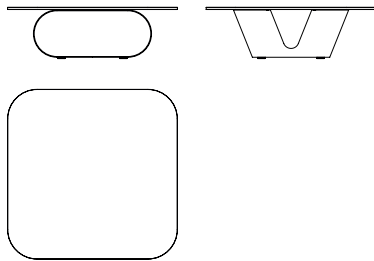

## Gallery

# Ring

Coffee table with lacquered metal base, various finishes. Top in extraclear or laminated 8+8 mm glass, smoked or bronzed.

## Models & Dimensions

115x115x35h  
115x115x35h

80x78x33h