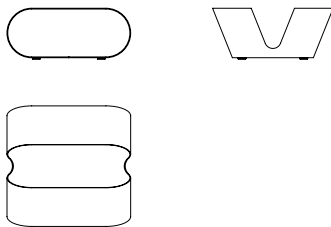

# Ring

Coffee table with lacquered metal base, various finishes. Top in extraclear or laminated 8+8 mm glass, smoked or bronzed.

## Models & Dimensions

115x115x35h  
115x115x35h

80x78x33h