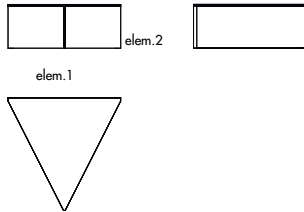

## coffee tables

55x55x45h

90x90x35h

55x55x45h

90x90x35h

Regolo round is available only in the wooden top version

Ø55x45h

Ø80x35h