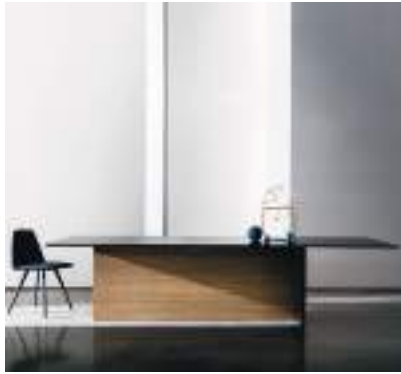

Regolo

Different geometric shapes and various combinations of materials, create infinite uses and setting possibilities. A simple concept from which arises a complete collection of tables and accessories for the most varied environments and situations.

Gallery