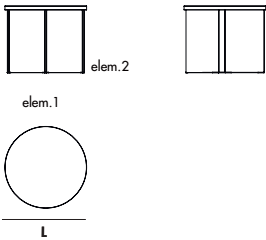

## coffee tables

55x55x45h

90x90x35h

55x55x45h

90x90x35h

Regolo round is available only in the wooden top version

Ø55x45h

Ø80x35h