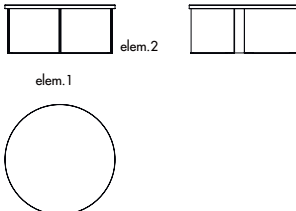

## coffee tables

55x55x45h

90x90x35h

55x55x45h

90x90x35h

Regolo round is available only in the wooden top version

Ø55x45h

Ø80x35h