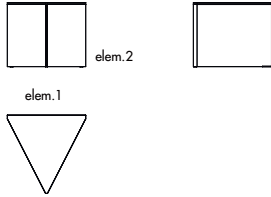

## coffee tables

55x55x45h

90x90x35h

55x55x45h

90x90x35h

Regolo round is available only in the wooden top version

Ø55x45h

Ø80x35h