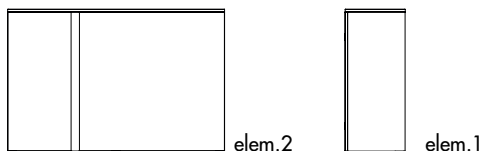

Regolo

Models & Dimensions

console

130x36x85h

Top finishes

Glass

TFTF

Element 1 finishes