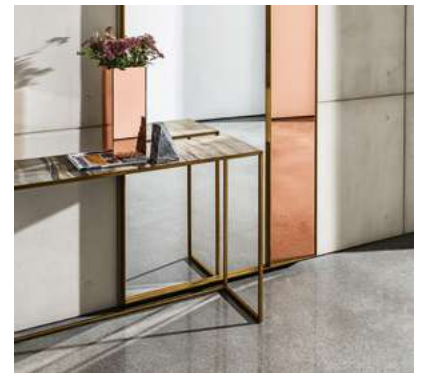

Quadro

Quadro

A complete collection of coffee tables and consoles that allows to create original compositions in the living area. The ceramic tops, offered in a wide range including marble-effect ceramics, mirror, frosted mirror or Materia, are perfectly and naturally completed by the minimalism of the metal structure.

Gallery

Quadro

Coffee table or with lacquered metal structure, black, mocha or burnished brass finish. Smoked glass top with a geometric pattern of different shades. Available also in mirrored, frosted mirrored glass, various finishes. The top is available also in Materia or ceramic, various finishes.

Models & Dimensions

coffee table

40x40x45h
60x60x45h
90x90x35h
120x120x35h
120x60x35h
140x140x35h

45x32x57h

54

console

60x35x80h
130x35x80h

Quadro