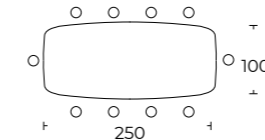

## PORTLAND T55

Fisso / Fixed

Piano in vetro, ceramic o impiallacciato frassino. / Glass, ceramic or ash wood veneered top.

Piano rettangolare in vetro sp.8 mm. o Ceramic sp. 11 mm.  
Rectangular top in glass thk 8 mm or ceramic thk 11 mm.

Piano sagomato in vetro sp. 12 mm, Ceramic sp. 13 mm.  
o impiallacciato in frassino spazzolato sp. 30 mm.  
Shaped top in glass thk 12 mm, ceramic thk 13 mm or brushed veneered ash wood thk 30 mm.

Piano sagomato in vetro sp. 12 mm, Ceramic sp. 13 mm.  
o impiallacciato in frassino spazzolato sp. 30 mm.  
Shaped top in glass thk 12 mm, ceramic thk 13 mm or brushed veneered ash wood thk 30 mm.