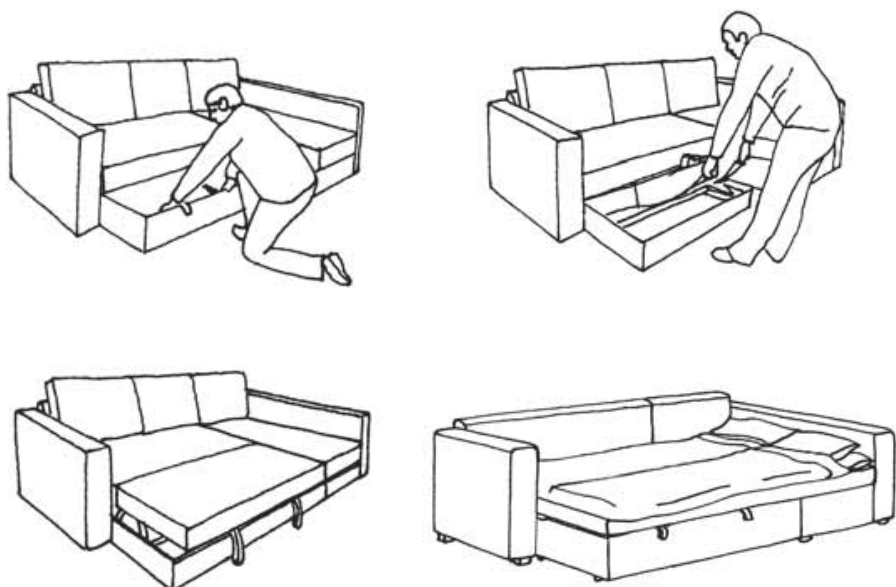

PLAZA SOFA-BED

STORAGE UNIT SOFA BED

PLAZA SOFA BED AND CHAISE LONGUE STORAGE UNIT: PARTIALLY-REMOVABLE COVERS - FRAME BUILT FROM PLYWOOD, COMPOSITE WOOD AND STRIPS OF BEECH AND POPLAR - COVERED IN HIGH DENSITY, NON-DEFORMABLE FOAM RUBBER - ENVELOPED IN SOFT DACRON - STEEL MECHANISM.

H 80 • P 90 • L 240/155 • HS 45 • PS 56
M3 1,72 - KG 145