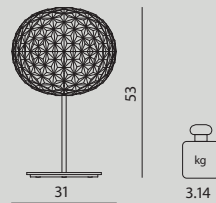

9390/9391

9386/B9386/U9386/Z9386

9385/B9385/Z9385 – U9385 WITH DIMMER ON/OFF

FRAME

Polished or painted die-cast aluminium

DIFFUSER

Transparent or mass-dyed thermoplastic technopolymer

9390/9391	1	4.2	0.05	39X33X39
9386/B/U/Z	1	4.08	0.05	39X39X33
9385/B/U/Z	1	4.72	0.094	39X55X44