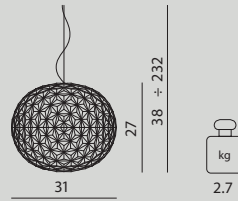

9390/9391

9386/B9386/U9386/Z9386

9385/B9385/Z9385 – U9385 WITH DIMMER ON/OFF

FRAME

Polished or painted die-cast aluminium

DIFFUSER

Transparent or mass-dyed thermoplastic technopolymer

9390/9391	1	4.2	0.05	39X33X39
9386/B/U/Z	1	4.08	0.05	39X39X33
9385/B/U/Z	1	4.72	0.094	39X55X44