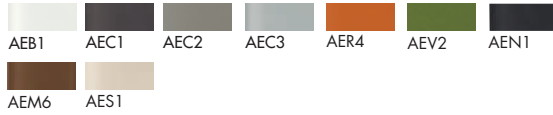

Gallery

Piktor

Round coffee table with lacquered metal structure, black, mocha or burnished brass finish. Top available in different measures, materials and finishes.

Models & Dimensions

- Ø 55x45h
- Ø 80x36h
- Ø 120x36h

Piktor

Top finishes

Lacquered glass

Frosted glass

Materia

Ceramic CE1

Ceramic CE2

Base finishes