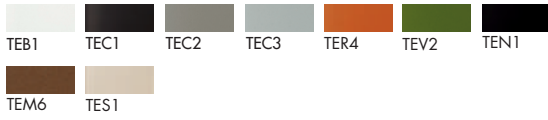

Gallery

Piktor

Round coffee table with lacquered metal structure, black, mocha or burnished brass finish. Top available in different measures, materials and finishes.

Models & Dimensions

- Ø 55x45h
- Ø 80x36h
- Ø 120x36h

Piktor

Top finishes

Lacquered glass

Frosted glass

Materia

Ceramic CE1

Ceramic CE2

Base finishes