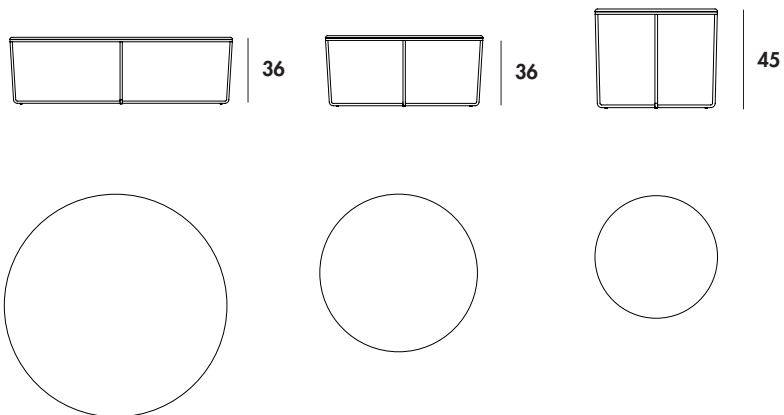

Gallery

Piktor

Round coffee table with lacquered metal structure, black, mocha or burnished brass finish. Top available in different measures, materials and finishes.

Models & Dimensions

- Ø 55x45h
- Ø 80x36h
- Ø 120x36h

Lacquered metal

Edges

●	Ø 55x45h	•	•	•
●	Ø 80x36h	•	•	•
●	Ø 120x36h	•	•	