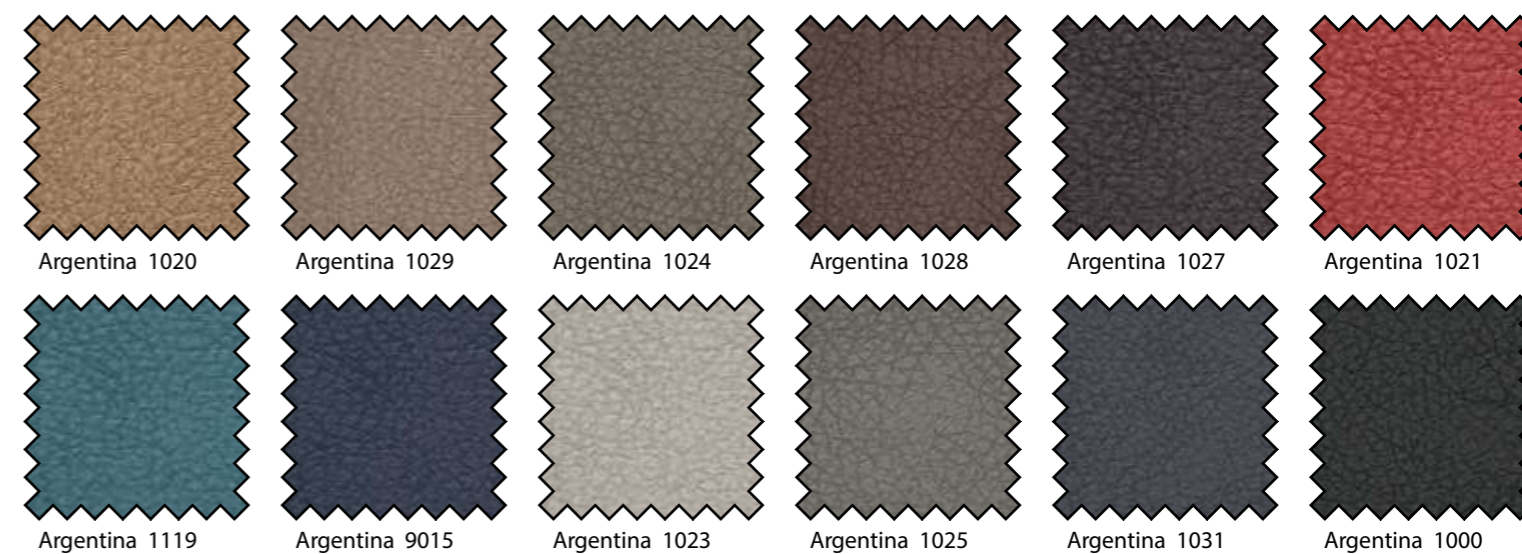

cod. 901

cod. 800

cod. 701

cod. 500

cod. 700

cod. 501

cod. 702

(fabric) Joint

(Ifabric) Soft Touch

(Ifabric) tessuto Romeo

(vintage leatherette) Argentina

(velvet) Hollywood

(fireproof
leatherette) Inca

(eco nabuck)

Wave

(fabric)

Meraviglia

(patterned
fabric)

Angel Cheavy

(genuine leather)

pelle

(leatherette)

Twist trapuntato