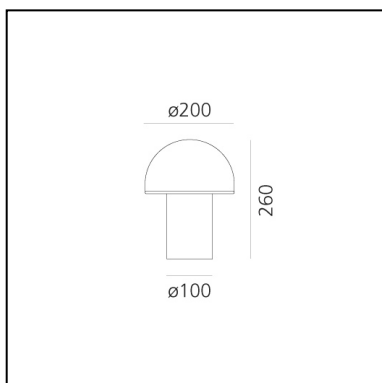

LUMINAIRE

- Watt: **20W**
- Voltage: **220V-240V**

DESCRIPTION

Body and diffuser in opaline blown glass. Transparent crystal edge added.

PRODUCT CODE: A006400

FEATURES

- Article Code: **A006400**
- Colour: **White**
- Installation: **Table**
- Material: **blown glass**
- Series: **Design Collection**
- Environment: **Indoor**
- Area contract: **All projects**
- Emission: **Diffused**
- design by: **Luciano Vistosi**

DIMENSIONS

- Height: **cm 26**
- Diameter: **cm 20**
- Base Diameter: **cm 10**

NOT INCLUDED SOURCES

- Category: **HALO**
- Number: **1**
- Watt: **20W**
- Socket: **E14**
- Class: **A**

ALTERNATIVE SOURCES

- Category: **LED RETROFIT**
- Number: **1**
- Watt: **2W**
- Socket: **E14**