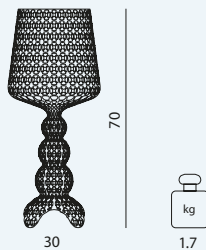

MINI KABUKI 2018

Design Ferruccio Laviani

9200/B9200/U9200
WITH DIMMER

MATERIAL

Transparent or mass-dyed thermoplastic technopolymer

TRANSPARENT

B4
Crystal

VE
Green

AZ
Light blue

OPAQUE

03
White

09
Black

9200 - B9200

U9200

9200/B/U

1

2.83

0.11

38X37X84