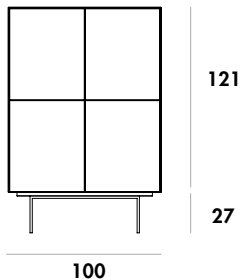

# Magda

Design by Gianluigi Landoni

Customizable sideboard system. Structure and doors available in mirror or ceramic, various finishes, with or without brass profile. Base in lacquered metal, embossed black or burnished finish.

## Models & Dimensions

100x49x148h

100x49x88h

200x49x88h

150x49x88h

250x49x88h

With profile

Without profile