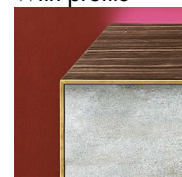

With profile