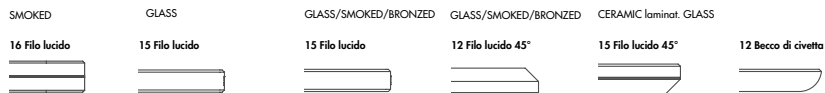

SMOKED 16 Filo lucido	GLASS 15 Filo lucido	GLASS/SMOKED/BRONZED 15 Filo lucido	GLASS/SMOKED/BRONZED 12 Filo lucido 45°	CERAMIC laminat. GLASS 15 Filo lucido 45°	12 Becco di civetta
● Ø 140x76h				•	•	•
● Ø 150x76h				•	•	•
● Ø 170x76h				•		
● 180x130x76h				•	•	
● 200x110x76h				•	•	
● 220x130x76h				•	•	
■ 140x140x76h			•		•	
● 220x115x76h			•		•	
■ 300x120x76h					•	
■ 320x120x76h	•	•