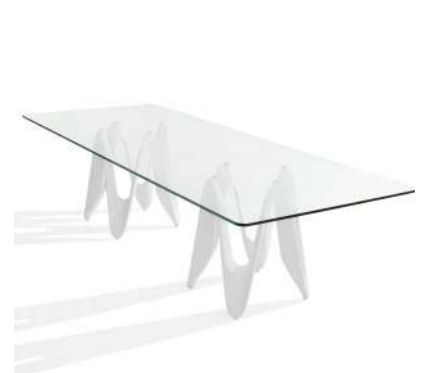

Lambda

Lambda

The table has been inspired by the dynamism of a moving element, like the ribbon of a gymnast that vaults in the air drawing natural and soft shapes. Its original look furnishes the living area with a touch of essential harmony.

Gallery

Lambda

Dining table with mat white, black or burnished cristalplant base or in ash wood, oak or wengé stained, or in solid wood canaletto walnut. Tempered or laminated top in different measures, materials and finishes.

Models & Dimensions

Ø 140x76h
Ø 150x76h
Ø 170x76h

140x140x76h

180x130x76h
200x110x76h
220x130x76h

220x115x76h

300x120x76h
320x120x76h

Lambda

Top finishes

Edges

	SMOKED 16 Filo lucido	GLASS 15 Filo lucido	GLASS/SMOKED/BRONZED 15 Filo lucido	GLASS/SMOKED/BRONZED 12 Filo lucido 45°	CERAMIC laminat. GLASS 15 Filo lucido 45°	12 Becco di civetta
● Ø 140x76h				•	•	•
● Ø 150x76h				•	•	•
● Ø 170x76h				•		
● 180x130x76h				•	•	
● 200x110x76h				•	•	
● 220x130x76h				•	•	
■ 140x140x76h			•		•	
● 220x115x76h			•		•	
■ 300x120x76h					•	
■ 320x120x76h	•	•				