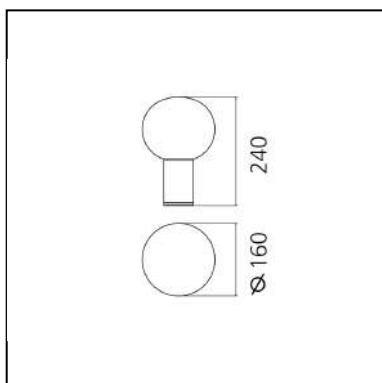

LUMINAIRE

- Watt: **6W**
- Voltage: **220-240V**
- Delivered lumens output: **369lm**
- CCT: **2700K**
- Efficiency: **79%**
- Efficacy: **61.55lm/W**
- CRI: **80**

DESCRIPTION

A wide collection of glass lighting appliances available in three sizes. Each size is available in the table, floor, ceiling and suspension version. Materials: lamp body in extruded aluminum; diffuser in blown glass. Specification: the milkywhite, blown glass with crystal nuances produces a soft spot light on the table top or wall, plus a highperforming light towards the surrounding environment.

PRODUCT CODE: 1800160A

FEATURES

- Article Code: **1800160A**
- Colour: **Satin Bronze**
- Installation: **Table**
- Material: **Blown glass, aluminium**
- Series: **Design Collection**
- design by: **Matteo Thun & Partners**

DIMENSIONS

- Height: **cm 24**
- Diameter: **cm 16**
- Base Diameter: **cm 6.5**
- Glow Wire Test: **750°C**

SOURCES NOT INCLUDED

- Category: **LED RETROFIT**
- Number: **1**
- Watt: **8W**
- Socket: **E14**