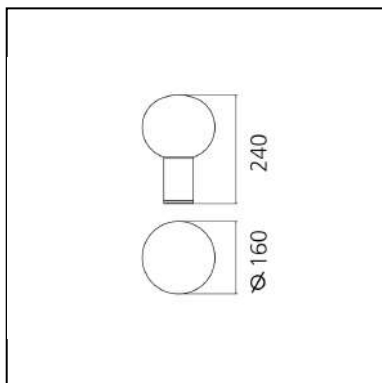

LUMINAIRE

- Watt: **6W**
- Voltage: **220-240V**
- Delivered lumens output: **369lm**
- CCT: **2700K**
- Efficiency: **79%**
- Efficacy: **61.55lm/W**
- CRI: **80**

DESCRIPTION

A wide collection of glass lighting appliances available in three sizes. Each size is available in the table, floor, ceiling and suspension version. Materials: lamp body in extruded aluminum; diffuser in blown glass. Specification: the milkywhite, blown glass with crystal nuances produces a soft spot light on the table top or wall, plus a highperforming light towards the surrounding environment.

PRODUCT CODE: 1800140A

FEATURES

- Article Code: **1800140A**
- Colour: **Satin brass**
- Installation: **Table**
- Material: **Blown glass, aluminium**
- Series: **Design Collection**
- design by: **Matteo Thun & Partners**

DIMENSIONS

- Height: **cm 24**
- Diameter: **cm 16**
- Base Diameter: **cm 6.5**
- Glow Wire Test: **750°C**

SOURCES NOT INCLUDED

- Category: **LED RETROFIT**
- Number: **1**
- Watt: **8W**
- Socket: **E14**