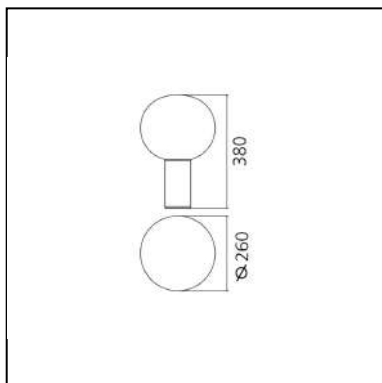

LUMINAIRE

- Watt: **18W**
- Voltage: **220-240V**
- Delivered lumens output: **1203lm**
- CCT: **2700K**
- Efficiency: **79%**
- Efficacy: **67lm/W**
- CRI: **80**
- Dimmer Typology: **Microswitch Dimmer**

DESCRIPTION

A wide collection of glass lighting appliances available in three sizes. Each size is available in the table, floor, ceiling and suspension version. Materials: lamp body in extruded aluminum; diffuser in blown glass. Specification: the milkywhite, blown glass with crystal nuances produces a soft spot light on the table top or wall, plus a highperforming light towards the surrounding environment.

PRODUCT CODE: 1805140A

FEATURES

- Article Code: **1805140A**
- Colour: **Satin brass**
- Installation: **Table**
- Material: **Blown glass, aluminium**
- Series: **Design Collection**
- design by: **Matteo Thun & Partners**

DIMENSIONS

- Height: **cm 38.3**
- Diameter: **cm 26**
- Base Diameter: **cm 9**
- Glow Wire Test: **750°C**

SOURCES NOT INCLUDED

- Category: **LED RETROFIT**
- Number: **1**
- Watt: **20W**
- Socket: **E27**