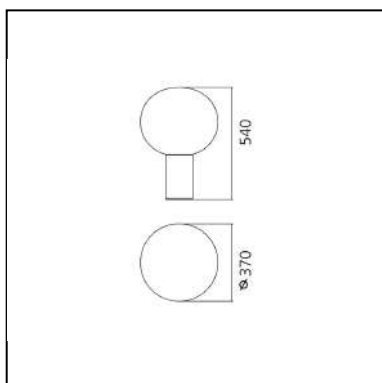

LUMINAIRE

- Watt: **18W**
- Voltage: **220-240V**
- Delivered lumens output: **1158lm**
- CCT: **2700K**
- Efficiency: **76%**
- Efficacy: **64.32lm/W**
- CRI: **80**
- Dimmer Typology: **Microswitch Dimmer**

DESCRIPTION

A wide collection of glass lighting appliances available in three sizes. Each size is available in the table, floor, ceiling and suspension version. Materials: lamp body in extruded aluminum; diffuser in blown glass. Specification: the milkywhite, blown glass with crystal nuances produces a soft spot light on the table top or wall, plus a highperforming light towards the surrounding environment.

PRODUCT CODE: 1809140A

FEATURES

- Article Code: **1809140A**
- Colour: **Satin brass**
- Installation: **Table**
- Material: **Blown glass, aluminium**
- Series: **Design Collection**
- design by: **Matteo Thun & Partners**

DIMENSIONS

- Height: **cm 54.1**
- Diameter: **cm 37**
- Base Diameter: **cm 13**
- Glow Wire Test: **750°**

SOURCES NOT INCLUDED

- Category: **LED RETROFIT**
- Number: **1**
- Watt: **20W**
- Socket: **E27**