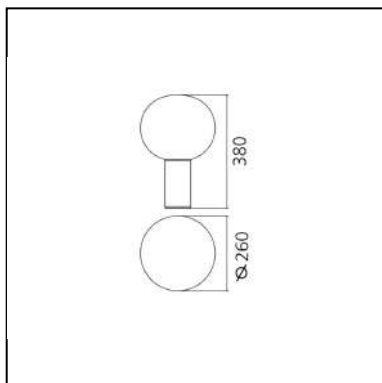

LUMINAIRE

- Watt: **18W**
- Voltage: **220-240V**
- Delivered lumens output: **1203lm**
- CCT: **2700K**
- Efficiency: **79%**
- Efficacy: **66.82lm/W**
- CRI: **80**
- Dimmer Typology: **Microswitch Dimmer**

DESCRIPTION

A wide collection of glass lighting appliances available in three sizes. Each size is available in the table, floor, ceiling and suspension version. Materials: lamp body in extruded aluminum; diffuser in blown glass. Specification: the milkywhite, blown glass with crystal nuances produces a soft spot light on the table top or wall, plus a highperforming light towards the surrounding environment.

PRODUCT CODE: 1805160A

FEATURES

- Article Code: **1805160A**
- Colour: **Satin Bronze**
- Installation: **Table**
- Material: **Blown glass, aluminium**
- Series: **Design Collection**
- design by: **Matteo Thun & Partners**

DIMENSIONS

- Height: **cm 38.3**
- Diameter: **cm 26**
- Base Diameter: **cm 9**
- Glow Wire Test: **750°C**

SOURCES NOT INCLUDED

- Category: **LED RETROFIT**
- Number: **1**
- Watt: **20W**
- Socket: **E27**