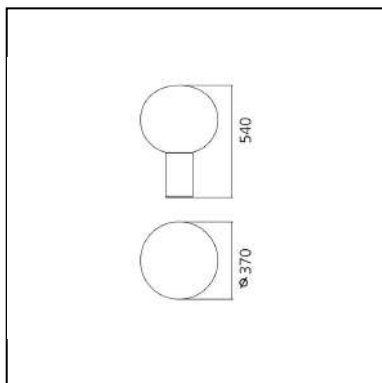

LUMINAIRE

- Watt: **18W**
- Voltage: **220-240V**
- Delivered lumens output: **1158lm**
- CCT: **2700K**
- Efficiency: **76%**
- Efficacy: **64.32lm/W**
- CRI: **80**
- Dimmer Typology: **Microswitch Dimmer**

DESCRIPTION

A wide collection of glass lighting appliances available in three sizes. Each size is available in the table, floor, ceiling and suspension version. Materials: lamp body in extruded aluminum; diffuser in blown glass. Specification: the milkywhite, blown glass with crystal nuances produces a soft spot light on the table top or wall, plus a highperforming light towards the surrounding environment.

PRODUCT CODE: 1809160A

FEATURES

- Article Code: **1809160A**
- Colour: **Satin Bronze**
- Installation: **Table**
- Material: **Blown glass, aluminium**
- Series: **Design Collection**
- design by: **Matteo Thun & Partners**

DIMENSIONS

- Height: **cm 54.1**
- Diameter: **cm 37**
- Base Diameter: **cm 13**
- Glow Wire Test: **750°**

SOURCES NOT INCLUDED

- Category: **LED RETROFIT**
- Number: **1**
- Watt: **20W**
- Socket: **E27**