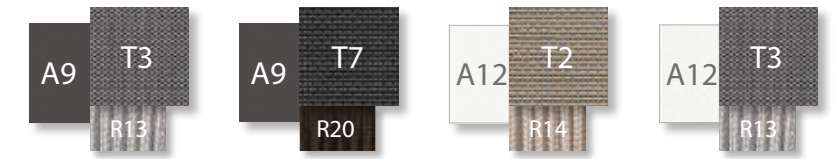

black

Textilene seat covering

dove

silver black

black

SOFA / CODE: KEYDIV

Width	Depth	Height	H. armrest	H. seat
120	66	74	60	41

KG 6,0 | unit 1 0.68 mc | 0% |

LIVING ARMCHAIR / CODE: KEYPL

Width	Depth	Height	H. armrest	H. seat
66	63	65	58	38

KG 5,0 | unit 4 0.68 mc | 0% |

DINING ARMCHAIR / CODE: KEYPP

Width	Depth	Height	H. armrest	H. seat
57	57	79	65	44

KG 3,0 | unit 4 0.52 mc | 0% |

COFFEE TABLE / CODE: KEYTC

Width	Depth	Height
44	44	34

KG 3,0 | unit 1 0.08 mc | 0% |

COFFEE TABLE / CODE: KEYTC2

Width	Depth	Height
57	57	30

KG 4,0 | unit 1 0.11 mc | 0% |