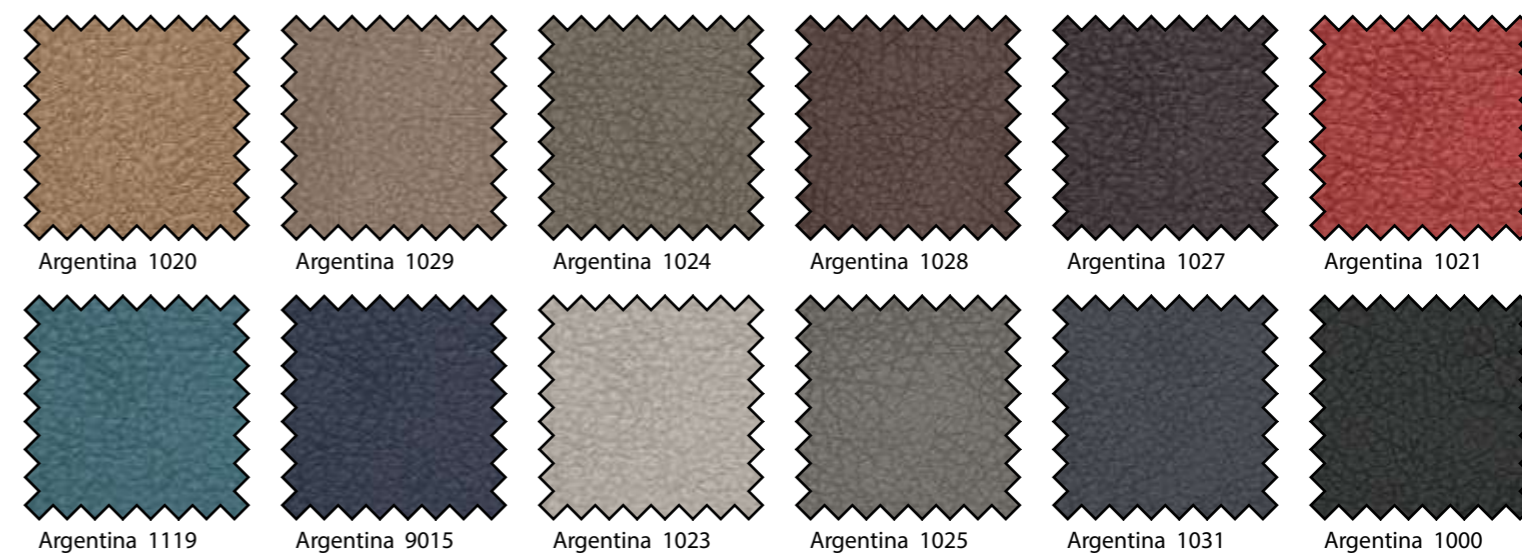

cod. 800

cod. 701

cod. 500

cod. 700

cod. 501

cod. 702

(fabric) Joint

(Ifabric) Soft Touch

(Ifabric) tessuto Romeo

(vintage leatherette) Argentina

(velvet) Hollywood

(fireproof leatherette) Inca

(eco nabuck)

Wave

(fabric)

Meraviglia