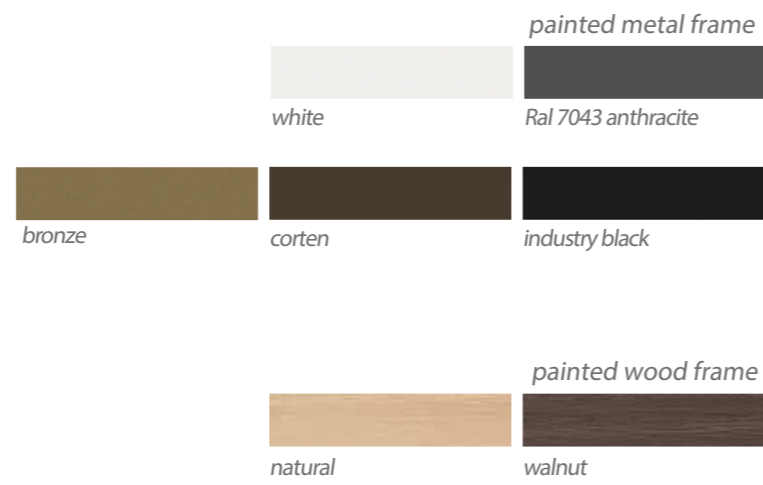

cod. S/2232 A

sedia Grace /A

Chair with metal frame or ash wood frame
and 3D plywood seat upholstered in various
materials and finishes.

L. 49 P. 58 H. 46/87

minimum packaging: 2 pieces