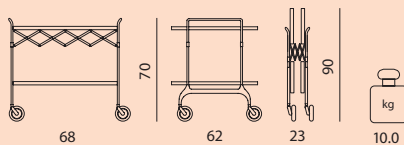

NEW!

GASTONE 1991

Design Antonio Citterio with Oliver Löw

4470

FRAME

Chrome-plated steel and polished aluminium feet

TOP

Nylon loaded with glass fiber and scratch-proof paint

MAT

	03 White Chrome	09 Black Chrome	82 Sea-Blue Chrome	88 Plum Chrome	T6 Cream Chrome

NEW! **4473**

FRAME

Painted steel

TOP

Nylon loaded with glass fiber and scratch-proof paint

MAT

	03 White White	09 Black Black	88 Plum Plum	T6 Cream Cream