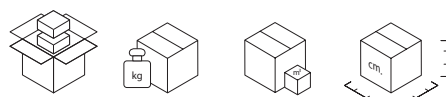

	03 White Chrome	09 Black Chrome	82 Sea-Blue Chrome	88 Plum Chrome	T6 Cream Chrome

**NEW!** **4473**

**FRAME**

Painted steel

**TOP**

Nylon loaded with glass fiber and scratch-proof paint

MAT

	03 White White	09 Black Black	88 Plum Plum	T6 Cream Cream