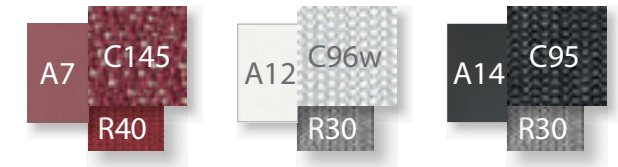

Framecollection

Design Ludovica + Roberto Palomba

Finishing

Aluminium frame

Syntetic rope

Seat / back (80x60) fabric cushions

Pillows fabric 55x55 45x45 (optional)

SOFA 3 SEATER / CODE: FMEDIV3

Width	Depth	Height	H. seat	H. cushion
240	90	70	40	17

SOFA 2 SEATER / CODE: FMEDIV2

Width	Depth	Height	H. seat	H. cushion
200	90	70	40	17

LIVING ARMCHAIR / CODE: FMEPL

Width	Depth	Height	H. seat	H. cushion
90	90	70	40	17

POUF / CODE: FMEPUF

Width	Depth	Height	H. cushion
76	85	40	17

DINING CHAIR / CODE: FMEPP

Width	Depth	Height	H. armrest	H. seat	H. cushion
62	65	76	66	47	7

FOLDING TABLE 80X80 / CODE: FMETAV80

Width	Depth	Height
80	80	73