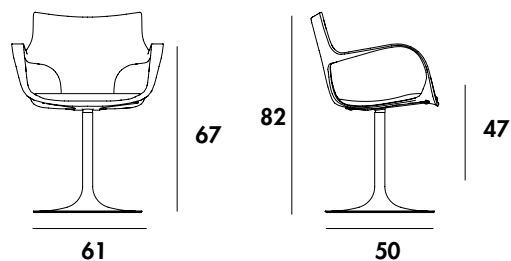

Flûte Girevole

Swivel chair with arms. Chromed, white, black or mocha lacquered metal base. White, black or mocha polypropylene structure. Seat in fake leather, white, black or mocha.

Models & Dimensions

Body finishes

Polypropylene

J01 J02 PC

Seat finishes

Fake leather

E01 E04 E05

Structure finishes

Polished chrome