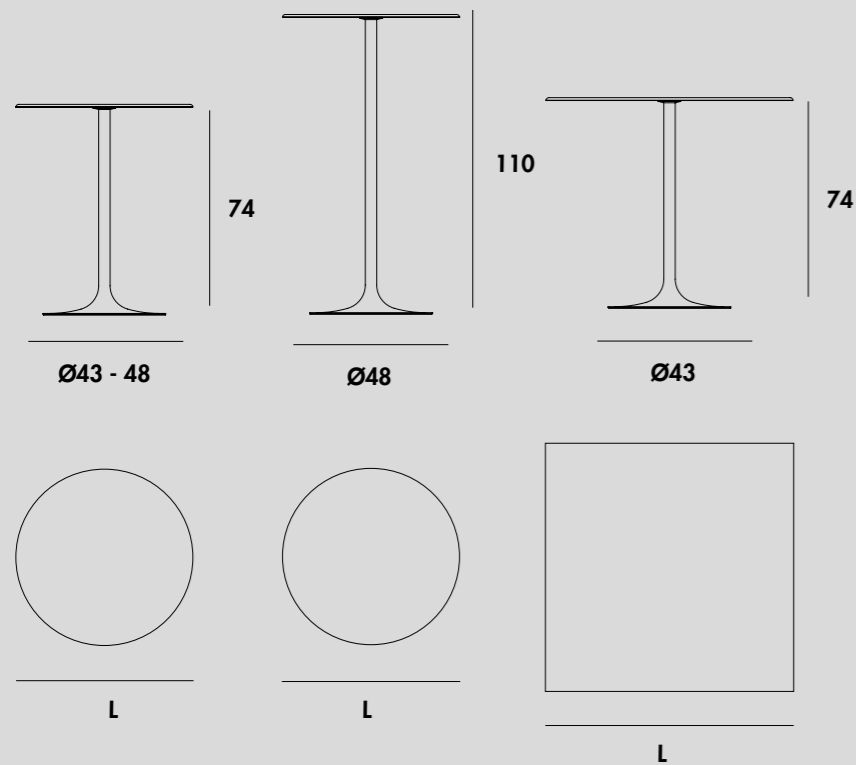

collection finishes

bar

top

Glass
Vetro

CAT. B

TEB1
Extralight glass lacquered milky white
Vetro extrachiaro laccato bianco latte

TEC1
Extralight glass lacquered mocha
Vetro extrachiaro laccato caffè

TEC2
Extralight glass lacquered clay
Vetro extrachiaro laccato creta