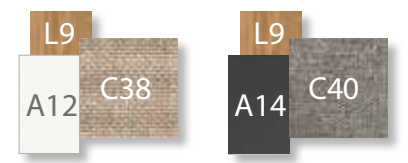

grey

Stone table top

marmo santa flora

basaltina

Wood table top

natural teak

Pillows fabric 60x40 45x25 (optional)

mélange beige

dark brown

grey

black

SOFA / CODE: DOMDIV

Width	Depth	Height	H. seat	H. cushion
225	93	66	37	15

LIVING ARMCHAIR / CODE: DOMPL

Width	Depth	Height	H. seat	H. cushion
100	93	66	37	15

DIRECTOR LOUNGE CHAIR / CODE: DOMPLON

Width	Depth	Height	H. armrest	H. seat	H. cushion
78	68	82	60	45	5

ROUND COFFEE TABLE / CODE: DOMTCT

Width	Depth	Height
120	120	31

RECTANGULAR COFFEE TABLE / CODE: DOMTCR

Width	Depth	Height
118	68	31

SUNBED / CODE: DOMLET