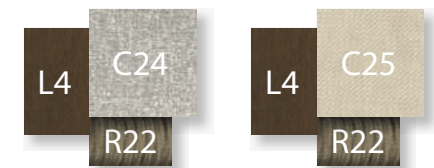

## Finishing

Wood frame

smoke teak

Fabric backrest/armrest cushions

mambo taupe

twill beige

Fabric pillows 60x40 45x25 (optional)

mambo taupe

twill beige

outmap sand

twill red

rose

Gres table top

capraia 6mm

Synthetic ropes

sand

Synthetic elastic belt

ecru

SOFA 3 SEATER / CODE: CRULDIV

SOFA DX / CODE: CRULDIVDX

SOFA SX / CODE: CRULDIVSX

SOFA CORNER DX / CODE: CRULANGDX

SOFA CORNER SX / CODE: CRULANGSX

SOFA LOUNGE XL DX / CODE: CRULXLDX