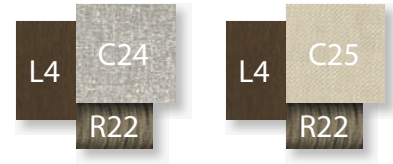

POUF 150X150 / CODE: CRULPUF