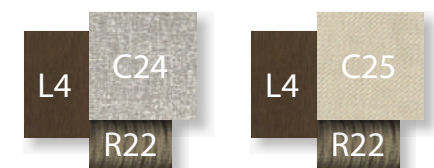

Synthetic elastic belt

ecru

SOFA 3 SEATER / CODE: CRULDIV

SOFA DX / CODE: CRULDIVDX

SOFA SX / CODE: CRULDIVSX

SOFA CORNER DX / CODE: CRULANGDX

SOFA CORNER SX / CODE: CRULANGSX

SOFA LOUNGE XL DX / CODE: CRULXLDX