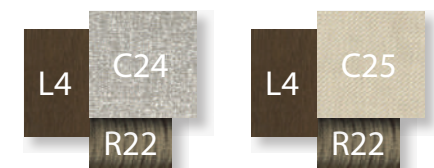

Synthetic elastic belt

ecru

SOFA 3 SEATER / CODE: CRULDIV

SOFA DX / CODE: CRULDIVDX

SOFA SX / CODE: CRULDIVSX

SOFA CORNER DX / CODE: CRULANGDX

SOFA CORNER SX / CODE: CRULANGSX

SOFA LOUNGE XL DX / CODE: CRULXLDX