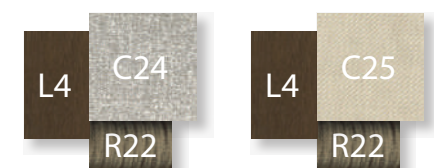

Synthetic elastic belt

ecru

SOFA 3 SEATER / CODE: CRULDIV

SOFA DX / CODE: CRULDIVDX

SOFA SX / CODE: CRULDIVSX

SOFA CORNER DX / CODE: CRULANGDX

SOFA CORNER SX / CODE: CRULANGSX

SOFA LOUNGE XL DX / CODE: CRULXLDX