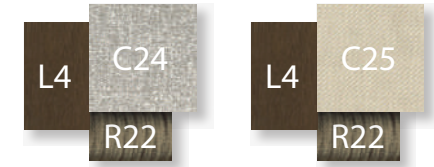

Synthetic elastic belt

ecru

SOFA 3 SEATER / CODE: CRULDIV

SOFA DX / CODE: CRULDIVDX

SOFA SX / CODE: CRULDIVSX

SOFA CORNER DX / CODE: CRULANGDX

SOFA CORNER SX / CODE: CRULANGSX

SOFA LOUNGE XL DX / CODE: CRULXLDX