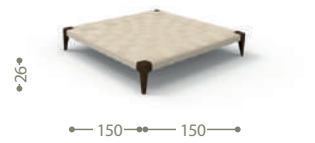

Synthetic elastic belt

ecru

SOFA 3 SEATER / CODE: CRULDIV

SOFA DX / CODE: CRULDIVDX

SOFA SX / CODE: CRULDIVSX

SOFA CORNER DX / CODE: CRULANGDX

SOFA CORNER SX / CODE: CRULANGSX

SOFA LOUNGE XL DX / CODE: CRULXLDX

SOFA LOUNGE XL SX / CODE: CRULXLSX

DINING CHAIR / CODE: CRULPP

LIVING ARMCHAIR / CODE: CRULPL

DINING TABLE 240X110 / CODE: CRULP240

POUF 150X150 / CODE: CRULPUF

CONSOLLE 160X40 / CODE: CRULCON160

COFFEE TABLE 45X90 / CODE: CRULTC45