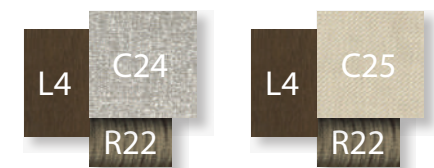

Synthetic elastic belt

ecru

SOFA 3 SEATER / CODE: CRULDIV

SOFA DX / CODE: CRULDIVDX

SOFA SX / CODE: CRULDIVSX

SOFA CORNER DX / CODE: CRULANGDX

SOFA CORNER SX / CODE: CRULANGSX

SOFA LOUNGE XL DX / CODE: CRULXLDX