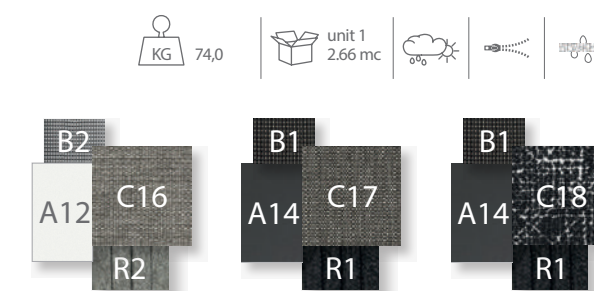

Pillows fabric 90x65 60x40 45x25 (optional)

SOFA LUXURY 3 SEATER / CODE: COTDIVLUX3

Width	Depth	Height	H. armrest	H. seat	H. cushion
310	100	73	57	40	19

SOFA LUXURY 2 SEATER / CODE: COTDIVLUX2

Width	Depth	Height	H. armrest	H. seat	H. cushion
210	100	73	57	40	19

LIVING ARMCHAIR LUXURY / CODE: COTPLLUX

Width	Depth	Height	H. armrest	H. seat	H. cushion
100	100	73	57	40	19

SIDE TABLE 60X60 / CODE: COTTL

Width	Depth	Height
60	60	44

COFFEE TABLE 120X60 / CODE: COTT60

Width	Depth	Height
120	60	34