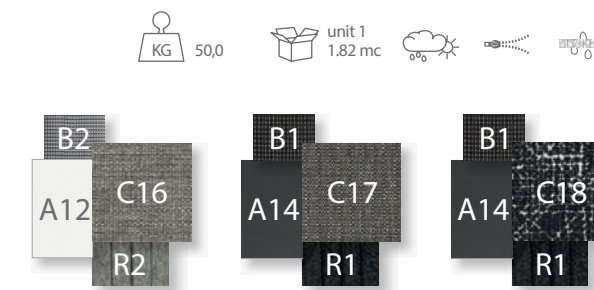

Pillows fabric 90x65 60x40 45x25 (optional)

SOFA LUXURY 3 SEATER / CODE: COTDIVLUX3

Width	Depth	Height	H. armrest	H. seat	H. cushion
310	100	73	57	40	19

SOFA LUXURY 2 SEATER / CODE: COTDIVLUX2

Width	Depth	Height	H. armrest	H. seat	H. cushion
210	100	73	57	40	19

LIVING ARMCHAIR LUXURY / CODE: COTPLLUX

Width	Depth	Height	H. armrest	H. seat	H. cushion
100	100	73	57	40	19

SIDE TABLE 60X60 / CODE: COTTL

Width	Depth	Height
60	60	44

COFFEE TABLE 120X60 / CODE: COTT60

Width	Depth	Height
120	60	34