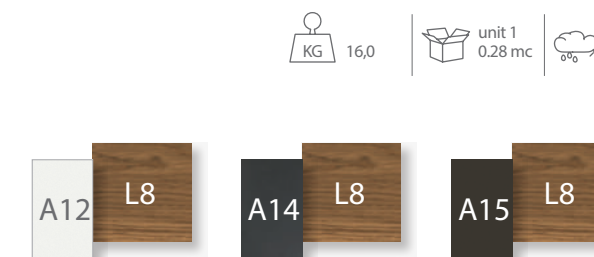

Pillows fabric 90x65 60x40 45x25 (optional)

SOFA LUXURY 3 SEATER / CODE: COTDIVLUX3

Width	Depth	Height	H. armrest	H. seat	H. cushion
310	100	73	57	40	19

SOFA LUXURY 2 SEATER / CODE: COTDIVLUX2

Width	Depth	Height	H. armrest	H. seat	H. cushion
210	100	73	57	40	19

LIVING ARMCHAIR LUXURY / CODE: COTPLLUX

Width	Depth	Height	H. armrest	H. seat	H. cushion
100	100	73	57	40	19

SIDE TABLE 60X60 / CODE: COTTL

Width	Depth	Height
60	60	44

COFFEE TABLE 120X60 / CODE: COTT60

Width	Depth	Height
120	60	34

COFFEE TABLE 120X120 / CODE: COTT120

Width	Depth	Height
120	120	34

SOFA / CODE: COTDIV

Width	Depth	Height	H. armrest	H. seat	H. cushion
150	87	89	57	46	7

LIVING ARMCHAIR / CODE: COTPL

Width	Depth	Height	H. armrest	H. seat	H. cushion
76	87	89	57	46	7