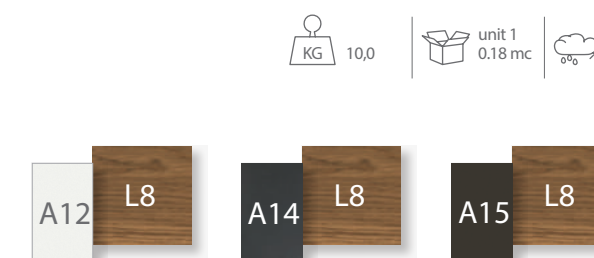

Pillows fabric 90x65 60x40 45x25 (optional)

SOFA LUXURY 3 SEATER / CODE: COTDIVLUX3

Width	Depth	Height	H. armrest	H. seat	H. cushion
310	100	73	57	40	19

SOFA LUXURY 2 SEATER / CODE: COTDIVLUX2

Width	Depth	Height	H. armrest	H. seat	H. cushion
210	100	73	57	40	19

LIVING ARMCHAIR LUXURY / CODE: COTPLLUX

Width	Depth	Height	H. armrest	H. seat	H. cushion
100	100	73	57	40	19

SIDE TABLE 60X60 / CODE: COTTL

Width	Depth	Height
60	60	44

COFFEE TABLE 120X60 / CODE: COTT60

Width	Depth	Height
120	60	34

COFFEE TABLE 120X120 / CODE: COTT120

Width	Depth	Height
120	120	34

SOFA / CODE: COTDIV

Width	Depth	Height	H. armrest	H. seat	H. cushion
150	87	89	57	46	7

LIVING ARMCHAIR / CODE: COTPL

Width	Depth	Height	H. armrest	H. seat	H. cushion
76	87	89	57	46	7