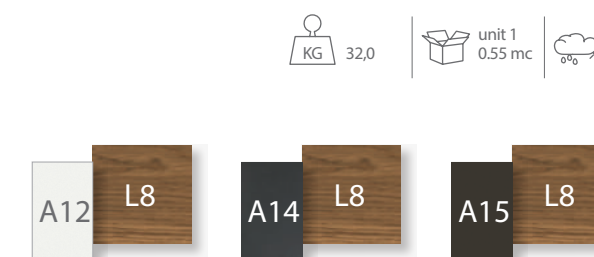

Pillows fabric 90x65 60x40 45x25 (optional)

SOFA LUXURY 3 SEATER / CODE: COTDIVLUX3

Width	Depth	Height	H. armrest	H. seat	H. cushion
310	100	73	57	40	19

SOFA LUXURY 2 SEATER / CODE: COTDIVLUX2

Width	Depth	Height	H. armrest	H. seat	H. cushion
210	100	73	57	40	19

LIVING ARMCHAIR LUXURY / CODE: COTPLLUX

Width	Depth	Height	H. armrest	H. seat	H. cushion
100	100	73	57	40	19

SIDE TABLE 60X60 / CODE: COTTL

Width	Depth	Height
60	60	44

COFFEE TABLE 120X60 / CODE: COTT60

Width	Depth	Height
120	60	34

COFFEE TABLE 120X120 / CODE: COTT120

Width	Depth	Height
120	120	34

SOFA / CODE: COTDIV

Width	Depth	Height	H. armrest	H. seat	H. cushion
150	87	89	57	46	7

LIVING ARMCHAIR / CODE: COTPL

Width	Depth	Height	H. armrest	H. seat	H. cushion
76	87	89	57	46	7