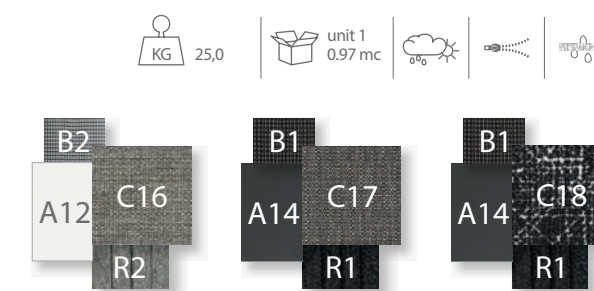

Pillows fabric 90x65 60x40 45x25 (optional)

SOFA LUXURY 3 SEATER / CODE: COTDIVLUX3

Width	Depth	Height	H. armrest	H. seat	H. cushion
310	100	73	57	40	19

SOFA LUXURY 2 SEATER / CODE: COTDIVLUX2

Width	Depth	Height	H. armrest	H. seat	H. cushion
210	100	73	57	40	19

LIVING ARMCHAIR LUXURY / CODE: COTPLLUX

Width	Depth	Height	H. armrest	H. seat	H. cushion
100	100	73	57	40	19

SIDE TABLE 60X60 / CODE: COTTL

Width	Depth	Height
60	60	44

COFFEE TABLE 120X60 / CODE: COTT60

Width	Depth	Height
120	60	34