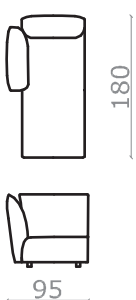

COCOON

ARMCHAIR

SOFAS

ELEMENTS WITH ONE ARMREST

CHAISE LONGUE

CENTRAL ELEMENT

POUF / OTTOMAN