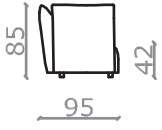

COCOON

ARMCHAIR

SOFAS

ELEMENTS WITH ONE ARMREST

CHAISE LONGUE

CENTRAL ELEMENT

POUF / OTTOMAN