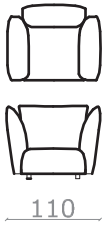

COCOON

ARMCHAIR

SOFAS

ELEMENTS WITH ONE ARMREST

CHAISE LONGUE

CENTRAL ELEMENT

POUF / OTTOMAN