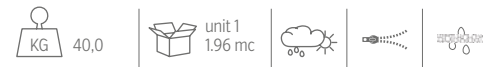

SOFA BACKREST FABRIC / CODE: CLIDIV3-T

Width 268 | Depth 100 | Height 78 | H. seat 44 | H. cushion 38

SOFA LOUNGE XL DX BACKREST FABRIC / CODE: CLICLXLDX-T

Width 134 | Depth 155 | Height 78 | H. seat 44 | H. cushion 38

SOFA LOUNGE XL SX BACKREST FABRIC / CODE: CLICLXLSX-T

Width 134 | Depth 155 | Height 78 | H. seat 44 | H. cushion 38

COFFEE TABLE SMALL / CODE: CLITCS-C

Width 85 | Depth 35 | Height 45

COFFEE TABLE MEDIUM / CODE: CLITCM-C