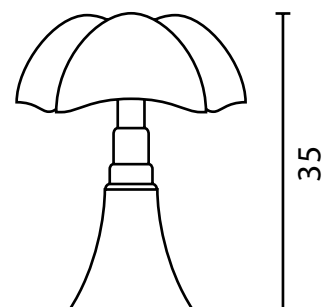

# CHARLIE BED

COVERS COMPLETELY REMOVABLE - HEADBOARD IN CHIPBOARD COVERED WITH A SOFT QUILT - IRON FRAME, ALL COVERED WITH COVER SLIPS AND DACRON.

H 98 • P 210 • L 170  
M3 1,00 - KG 64 / CON CONT KG 89 / CON BRAMANTE KG 105  
MATERASSO / MATTRESS / MATRATZE CM 160 x 190  
RETE / FRAME / LATTENROST CM 160 x 190

H 98 • P 210 • L 130  
M3 0,80 - KG 58 / CON CONT KG 84 / CON BRAMANTE KG 90  
MATERASSO / MATTRESS / MATRATZE CM 120 x 190  
RETE / FRAME / LATTENROST CM 120 x 190

H 98 • P 210 • L 90  
M3 0,60 - KG 52 / CON CONT KG 69 / CON BRAMANTE KG 75  
MATERASSO / MATTRESS / MATRATZE CM 80 x 190  
RETE / FRAME / LATTENROST CM 80 x 190

# MINIPISTRELLO LAMP

TABLE LAMP DIFFUSED LIGHT. GLAZED STAINLESS STEEL STRUCTURE, WHITE OPAL METHACRYLATE DIFFUSER. BASE AND KNOB LACQUERED ALUMINIUM IN WHITE. ELECTRONIC DRIVER ON THE PLUG. LED LIGHT SOURCE.

620/J/...      Ø 27 H 35    7W LED 700    lm 2700K     ++

620/J/DIM/T/...    Ø 27 H 35    7W LED 700    lm 2700K     ++

with touch control dimmable

Ø 27

35