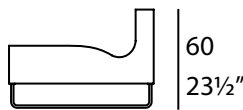

37
14½"

90 / 35½"

Canyon Sofa 200