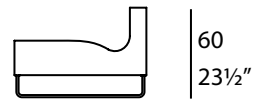

# Canyon

Sofa / Modular Sofa / Chaise Longue / Armchair / Pouf

Canyon Ottoman

90 / 35½"

90 / 35½"

Canyon Sofa 150

144 / 56¾"

90 / 35½"