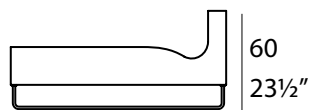

37
14½"

144 / 56¾"

Canyon Sofa 250