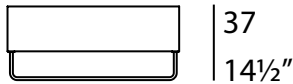

# Canyon

Sofa / Modular Sofa / Chaise Longue / Armchair / Pouf

Canyon Ottoman

90 / 35½"

90 / 35½"

Canyon Sofa 150

144 / 56¾"

90 / 35½"