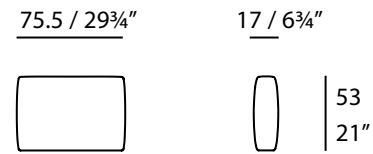

Canyon Cushion