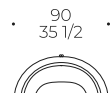

Divano 2 posti 1/2
2 seater 1/2 sofa
Canapé 2 places 1/2

222
87 1/2

Divano 3 posti
3 seater sofa
Canapé 3 places

79
31 1/8

45
17 3/4

95
37 3/8

142
55 7/8

Divano 1 posto
1 seater sofa
Canapé 1 place

162
63 3/4

Divano 1 posto 1/2
1 seater 1/2 sofa
Canapé 1 place 1/2

79
31 1/8

90
35 1/2

Poltrona
Armchair
Fauteuil

45
17 3/4

PNO

code: CSE