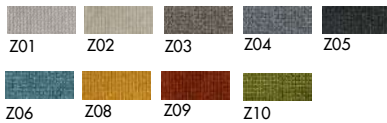

Cadira/Cadira S

Models & Dimensions

P8272
wire

P8273
cone shaped

Seat finishes

Leather

Fake leather

Nabuk

Kvadrat Hallingdal 65

Velvet

Step-step melange Gabriel

Structure finishes

Lacquered metal

Burnished metal