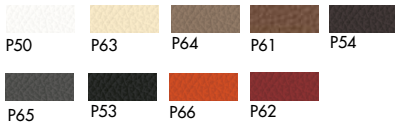

Cadira/Cadira S

Models & Dimensions

P8272
wire

P8273
cone shaped

Seat finishes

Leather

Fake leather

Nabuk

Kvadrat Hallingdal 65

Velvet

Step-step melange Gabriel

Structure finishes

Lacquered metal

Burnished metal