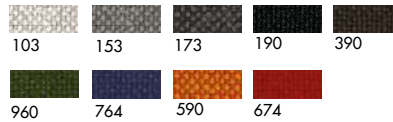

Cadira/Cadira S

Models & Dimensions

P8272
wire

P8273
cone shaped

Seat finishes

Leather

Fake leather

Nabuk

Kvadrat Hallingdal 65

Velvet

Step-step melange Gabriel

Structure finishes

Lacquered metal

Burnished metal