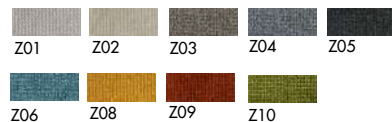

Cadira/Cadira S

Models & Dimensions

P8270
wire

P8271
cone shaped

Seat finishes

Leather

Fake leather

Nabuk

Kvadrat Hallingdal 65

Velvet

Step-step melange Gabriel

Structure finishes

Lacquered metal

Burnished metal