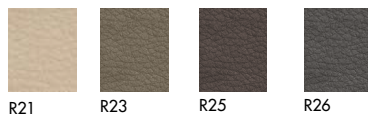

Cadira/Cadira S

Models & Dimensions

P8270
wire

P8271
cone shaped

Seat finishes

Leather

Fake leather

Nabuk

Kvadrat Hallingdal 65

Velvet

Step-step melange Gabriel

Structure finishes

Lacquered metal

Burnished metal