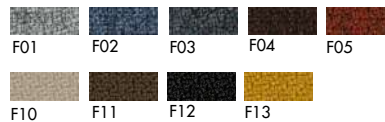

Cadira/Cadira S

Models & Dimensions

P8270
wire

P8271
cone shaped

Seat finishes

Leather

Fake leather

Nabuk

Kvadrat Hallingdal 65

Velvet

Step-step melange Gabriel

Structure finishes

Lacquered metal

Burnished metal