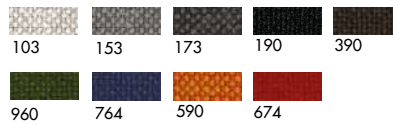

Cadira/Cadira S

Models & Dimensions

P8270
wire

P8271
cone shaped

Seat finishes

Leather

Fake leather

Nabuk

Kvadrat Hallingdal 65

Velvet

Step-step melange Gabriel

Structure finishes

Lacquered metal

Burnished metal