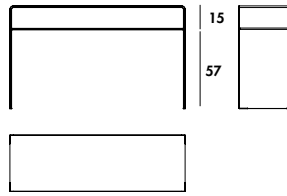

Models & Dimensions

tables

125x70x74h
138x78x74h

consoles

100x33x74h
125x41x74h
125x41x86h

With shelf

With drawer

coffee tables

56x49x43h
48x44x39h
40x40x35h

125x68x42h

72x50x45h
90x50x36h

125x50x42h

90x60x46h
110x60x36h

130x70x36h
130x53x42h

150x53x32h
150x70x47h

60x60x46h
80x80x36h