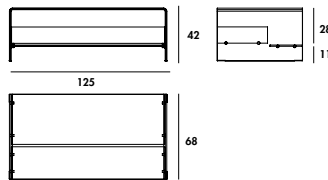

Models & Dimensions

tables

125x70x74h
138x78x74h

consoles

100x33x74h
125x41x74h
125x41x86h

With shelf

With drawer

coffee tables

56x49x43h
48x44x39h
40x40x35h

125x68x42h

72x50x45h
90x50x36h

125x50x42h

90x60x46h
110x60x36h

130x70x36h
130x53x42h

150x53x32h
150x70x47h

60x60x46h
80x80x36h