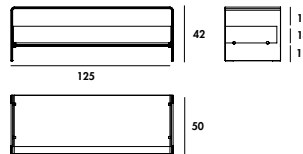

Models & Dimensions

tables

125x70x74h
138x78x74h

consoles

100x33x74h
125x41x74h
125x41x86h

With shelf

With drawer

coffee tables

56x49x43h
48x44x39h
40x40x35h

125x68x42h

72x50x45h
90x50x36h

125x50x42h

90x60x46h
110x60x36h

130x70x36h
130x53x42h

150x53x32h
150x70x47h

60x60x46h
80x80x36h