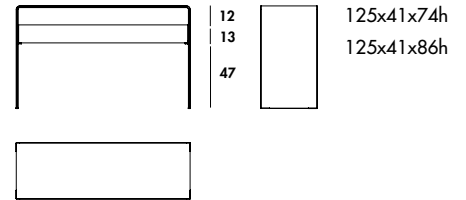

Models & Dimensions

tables

125x70x74h
138x78x74h

consoles

100x33x74h
125x41x74h
125x41x86h

With shelf

With drawer

coffee tables

56x49x43h
48x44x39h
40x40x35h

125x68x42h

72x50x45h
90x50x36h

125x50x42h

90x60x46h
110x60x36h

130x70x36h
130x53x42h

150x53x32h
150x70x47h

60x60x46h
80x80x36h