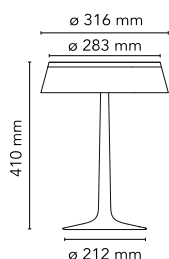

Mounting	Table
Environment	Indoor
Weight	2,0 Kg
Light sources available	1 x EDGE LIGHTING 13W 884lm 2700K CRI90 [i] Dimmable
Emergency	Without
Dimmer	Included
Voltage	100-240/24V
Power	13W
Battery	No
Supply included	No

Colors	 F 1032009 - White F 1032046 - Matt Chrome F 1032057 - Chrome F 1032015 - Copper