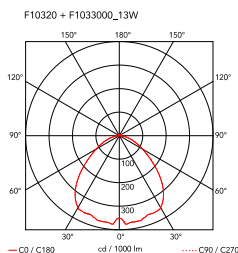

Mounting	Table
Environment	Indoor
Weight	2,0 Kg
Light sources available	1 x EDGE LIGHTING 13W 884lm 2700K CRI90 [i] Dimmable
Emergency	Without
Dimmer	Included
Voltage	100-240/24V
Power	13W
Battery	No
Supply included	No

Colors	 F 1032009 - White F 1032046 - Matt Chrome F 1032057 - Chrome F 1032015 - Copper