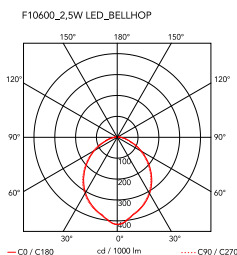

Bellhop Table

by Edward Barber & Jay Osgerby , 2018

Rechargeable direct light table lighting device. Base and dome in coloured PC. Diffuser in Opaline injection moulded photo-engraved PC. 24-hours' autonomy, charging via Micro-USB-C. Push-button switch positioned on the base provides the 4-step dimmer function. Battery status indicator positioned under the base. USB-C charging cable included, useful length 120cm. USB battery charging on plug with interchangeable plugs.