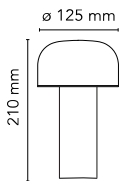

Bellhop Table

by Edward Barber & Jay Osgerby , 2018

Rechargeable direct light table lighting device. Base and dome in coloured PC. Diffuser in Opaline injection moulded photo-engraved PC. 24-hours' autonomy, charging via Micro-USB-C. Push-button switch positioned on the base provides the 4-step dimmer function. Battery status indicator positioned under the base. USB-C charging cable included, useful length 120cm. USB battery charging on plug with interchangeable plugs.

Mounting	Table
Environment	Indoor
Weight	0,730 Kg
Light sources available	84 x LED 2,5W 109lm 2700K CRI90 [i]
Emergency	Without
Voltage	100-240/5V
Power	2,5W
Battery	Yes
Supply included	Yes

Materials Polycarbonate