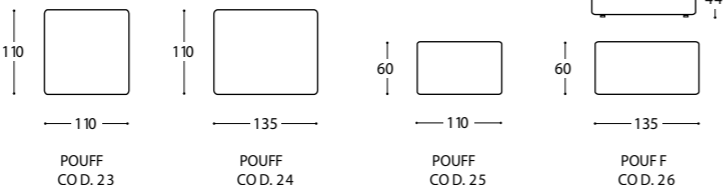

Babol / Sofas

Armchairs

Babol / Terminal sofas DX-SX

Babol / Componible sofas

Babol / Open-end sofas

Babol / Chaise longue - Corner

Pouff

The Babol model in white fabric highlights the construction lines, with the felled seams that give a strong feeling of geometric rigour mitigated by the soft padded seating.