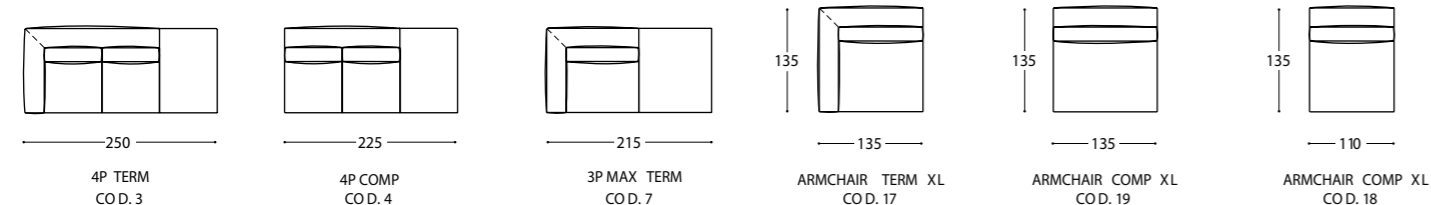

Babol / Sofas

Armchairs

Babol / Terminal sofas DX-SX

Babol / Componible sofas

Babol / Open-end sofas

Babol / Chaise longue - Corner

Pouff

The Babol model in white fabric highlights the construction lines, with the felled seams that give a strong feeling of geometric rigour mitigated by the soft padded seating.