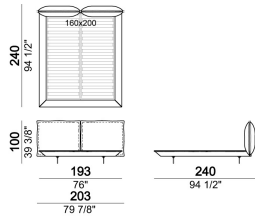

Bed Letto

Autoreverse_nota

7400202