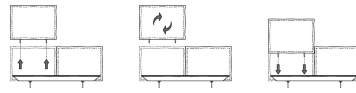

Bed Letto

Autoreverse_nota

7400202