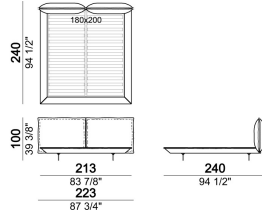

Bed Letto

Autoreverse_nota

7400202

7400203

7400204