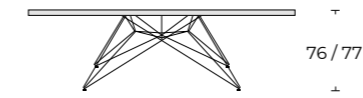

ATLANTE T70

Fisso / Fixed

Piano in vetro, ceramic o impiallacciato frassino / Glass, ceramic or ash wood veneered top