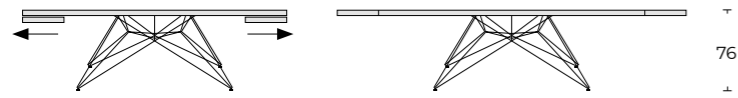

ATLANTE T70

Allungabile full automatic / Full automatic extendable

Allungabile automatico con allunghe laterali simmetriche.
Piani in vetro spess. 12 mm. o Ceramic spess. 13 mm.

Automatically extendable with symmetrical side extensions.
Glass top thk 12 mm or Ceramic top thk 13 mm.

Piano sagomato in vetro sp. 12 mm, Ceramic sp. 13 mm.
o impiallacciato in frassino spazzolato sp. 30 mm.

Shaped top in glass thk 12 mm, ceramic thk 13 mm or
brushed veneered ash wood thk 30 mm.

Piano sagomato in vetro sp. 12 mm, Ceramic sp. 13 mm.
o impiallacciato in frassino spazzolato sp. 30 mm.