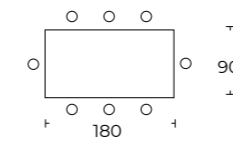

Piano rettangolare in vetro sp.8 mm. o Ceramic sp. 11 mm.
Rectangular top in glass thk 8 mm or ceramic thk 11 mm.