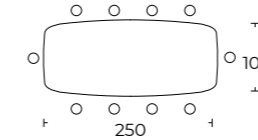

Piano sagomato in vetro sp. 12 mm, Ceramic sp. 13 mm.
o impiallacciato in frassino spazzolato sp. 30 mm.

Shaped top in glass thk 12 mm, ceramic thk 13 mm or
brushed veneered ash wood thk 30 mm.

Piano sagomato in vetro sp. 12 mm, Ceramic sp. 13 mm.
o impiallacciato in frassino spazzolato sp. 30 mm.