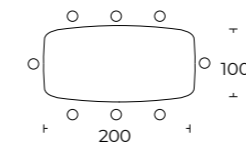

Piano sagomato in vetro sp. 12 mm, Ceramic sp. 13 mm.
o impiallacciato in frassino spazzolato sp. 30 mm.

Shaped top in glass thk 12 mm, ceramic thk 13 mm or
brushed veneered ash wood thk 30 mm.

Piano sagomato in vetro sp. 12 mm, Ceramic sp. 13 mm.
o impiallacciato in frassino spazzolato sp. 30 mm.