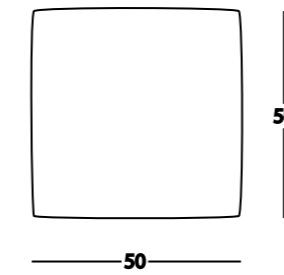

ARCHIMEDE

Indoor and outdoor square pouf
cm 50 x 50 x 40h

ARCHIMEDE

Indoor and outdoor rectangular pouf
cm 90 x 50 x 40h

ARCHIMEDE

Indoor and outdoor round pouf
cm ø 40 x 40h

ARCHIMEDE

Indoor and outdoor round pouf
cm ø 80 x 40h