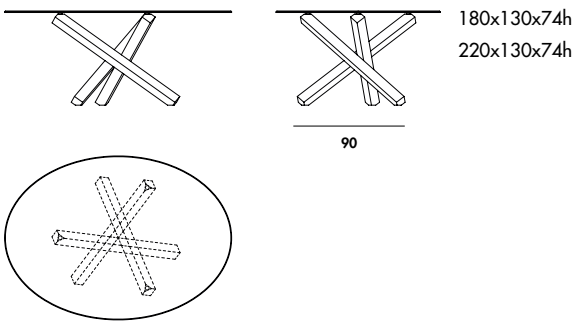

Aikido

Dining table with base in wood, various finishes, or in metal, polished chrome, lacquered or burnished finish. Tempered or laminated top in different measures, materials and finishes.

Models & Dimensions