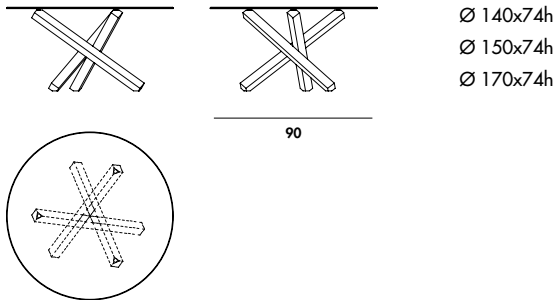

Aikido

Dining table with base in wood, various finishes, or in metal, polished chrome, lacquered or burnished finish. Tempered or laminated top in different measures, materials and finishes.

Models & Dimensions