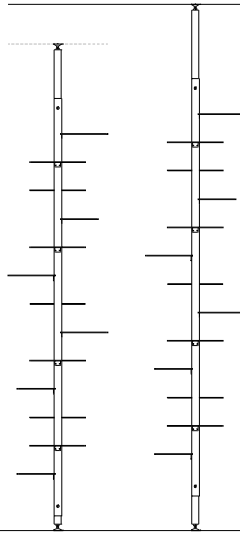

For ceilings from H.236 to H.260 cm

upper-end A cm 23 (lower)
upper-end A cm 23 (upper)

For ceiling from H.260 to H.281 cm

upper-end A cm 23 (lower)
upper-end B cm 44 (upper)

For ceiling from H.281 to H.302 cm

upper-end A cm 23 (lower)
upper-end C cm 65 (upper)

For ceiling from H.302 to H.323 cm

upper-end B cm 44 (lower)
upper-end C cm 65 (upper)

For ceiling from H.323 to H.344 cm

upper-end C cm 65 (lower)
upper-end C cm 65 (upper)