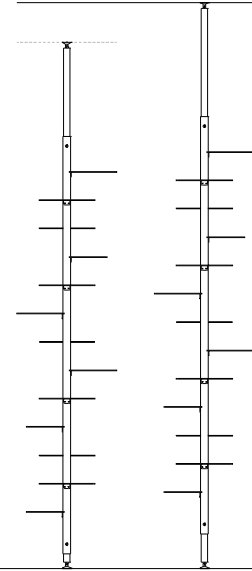

For ceilings from H.236 to H.260 cm

upper-end A cm 23 (lower)
upper-end A cm 23 (upper)

For ceiling from H.260 to H.281 cm

upper-end A cm 23 (lower)
upper-end B cm 44 (upper)

For ceiling from H.281 to H.302 cm

upper-end A cm 23 (lower)
upper-end C cm 65 (upper)

For ceiling from H.302 to H.323 cm

upper-end B cm 44 (lower)
upper-end C cm 65 (upper)

For ceiling from H.323 to H.344 cm

upper-end C cm 65 (lower)
upper-end C cm 65 (upper)