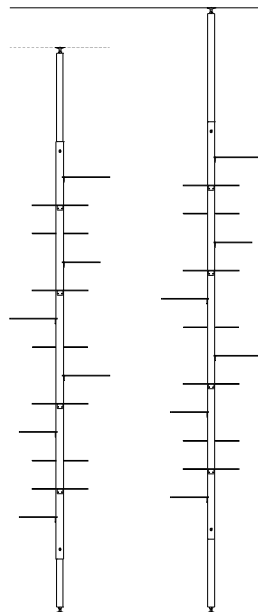

For ceilings from H.236 to H.260 cm

upper-end A cm 23 (lower)
upper-end A cm 23 (upper)

For ceiling from H.260 to H.281 cm

upper-end A cm 23 (lower)
upper-end B cm 44 (upper)

For ceiling from H.281 to H.302 cm

upper-end A cm 23 (lower)
upper-end C cm 65 (upper)

For ceiling from H.302 to H.323 cm

upper-end B cm 44 (lower)
upper-end C cm 65 (upper)

For ceiling from H.323 to H.344 cm

upper-end C cm 65 (lower)
upper-end C cm 65 (upper)