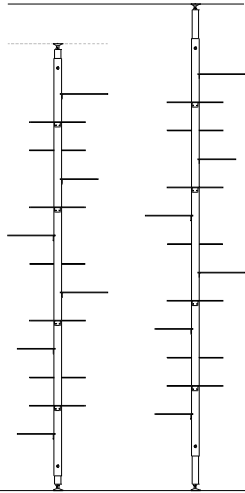

For ceilings from H.236 to H.260 cm

upper-end A cm 23 (lower)
upper-end A cm 23 (upper)

For ceiling from H.260 to H.281 cm

upper-end A cm 23 (lower)
upper-end B cm 44 (upper)

For ceiling from H.281 to H.302 cm

upper-end A cm 23 (lower)
upper-end C cm 65 (upper)

For ceiling from H.302 to H.323 cm

upper-end B cm 44 (lower)
upper-end C cm 65 (upper)

For ceiling from H.323 to H.344 cm

upper-end C cm 65 (lower)
upper-end C cm 65 (upper)