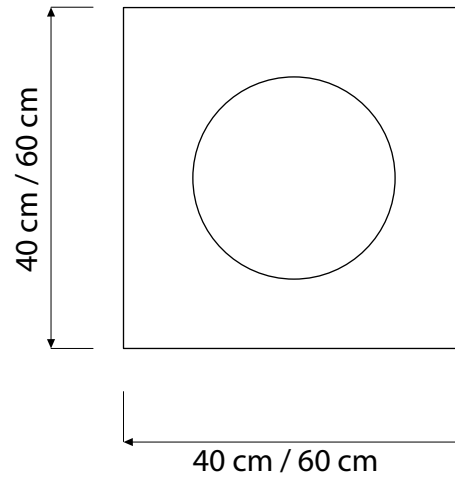

WASHMACHINE 1/2

WALL LAMP

Washmachine 1 (40 x 40 x 7 cm) max 100W | R7S
Equivalent W dimmable LED bulbs compatible | rec. LED 20W
Washmachine 2 (60 x 60 x 7 cm) max 100W | R7S
Equivalent W dimmable LED bulbs compatible | rec. LED 20W

Led color temperature recommended:
neutral white 4200 °K / warm white 2700 °K

MATERIALS

Polished steel, nebulite (fiberglass)

COLOR

BULBS ARE NOT INCLUDED.

RECYCLED CARDBOARD

PROUDLY DESIGNED AND MADE
IN ROME | ITALY

RESPONSIBLE HANDMADE
QUALITY

WET CLOTH RECOMMENDED
CLEANING

USE IN DRY LOCATION ONLY

DESIGNED TO RECYCLE