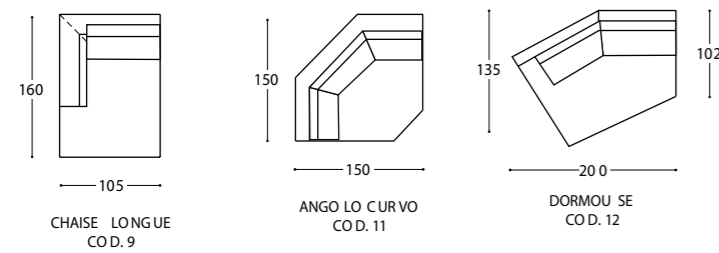

Underline / Sofas

Underline / Terminal sofas DX-SX

Underline / Componible sofas

Underline / Chaise longue - Dormouse

Underline / Pouff / Pouff

Underline

In the fixed version, Underline has a linear, squared designed with low, wide armrests. In the modular configurations, seats with flared lines can be added both as corner connecting elements and as chaises longues that expand the seating arrangement.