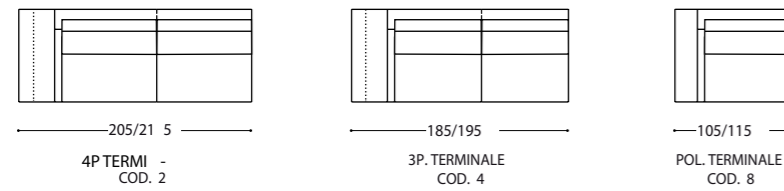

Underline / Sofas

Underline / Terminal sofas DX-SX

Underline / Componible sofas

Underline / Chaise longue - Dormouse

Underline / Pouff / Pouff

Underline

In the fixed version, Underline has a linear, squared designed with low, wide armrests. In the modular configurations, seats with flared lines can be added both as corner connecting elements and as chaises longues that expand the seating arrangement.