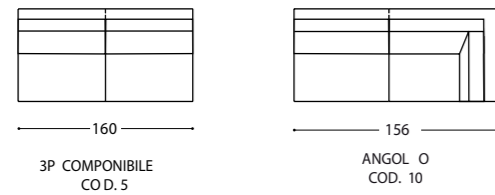

Underline / Sofas

Underline / Terminal sofas DX-SX

Underline / Componible sofas

Underline / Chaise longue - Dormouse

Underline / Pouff / Pouff

Underline

In the fixed version, Underline has a linear, squared designed with low, wide armrests. In the modular configurations, seats with flared lines can be added both as corner connecting elements and as chaises longues that expand the seating arrangement.