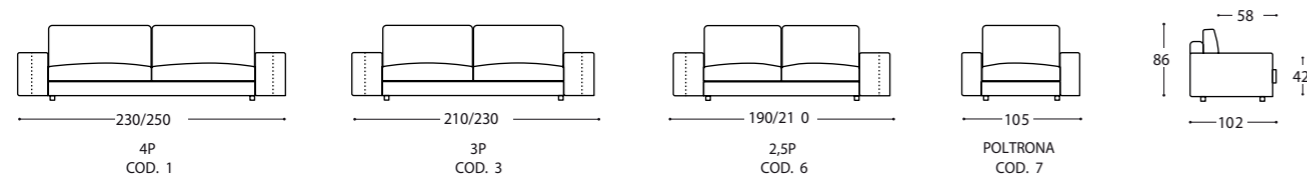

Underline / Sofas

Underline / Terminal sofas DX-SX

Underline / Componible sofas

Underline / Chaise longue - Dormouse

Underline / Pouff / Pouff

Underline

In the fixed version, Underline has a linear, squared designed with low, wide armrests. In the modular configurations, seats with flared lines can be added both as corner connecting elements and as chaises longues that expand the seating arrangement.